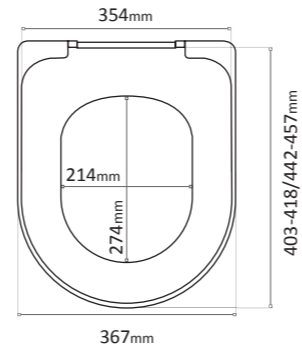

Barbian
White Toilet Seat

547198 £72.99

- Soft Close®
- Take Off®
- SolidFix®
- Top Fix
- ExCenter
- Duroplast