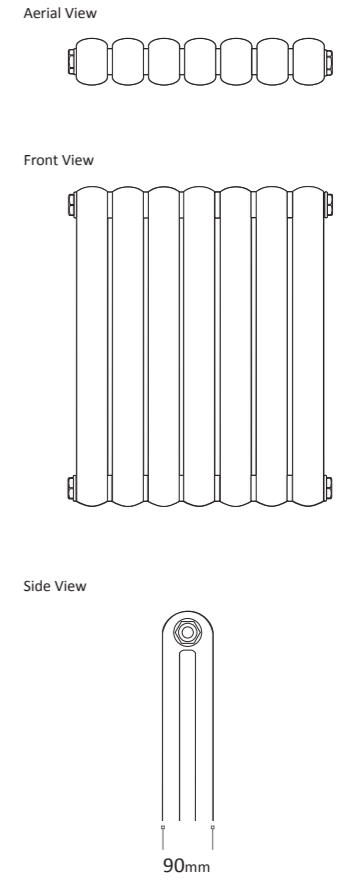

Contemporary Vertical and Horizontal

	Height mm	Width mm	Bars	Watts	BTU's		Height mm	Width mm	Bars	Watts	BTU's		
White							Anthracite						
MDLISLA001W	450	506	7	398	1358	£407.99	MDLISLA001A	450	506	7	398	1358	£407.99
MDLISLA002W	450	784	11	625	2132	£566.99	MDLISLA002A	450	784	11	625	2133	£566.99
MDLISLA003W	450	993	14	796	2716	£848.99	MDLISLA003A	450	993	14	796	2716	£848.99
MDLISLA004W	450	1202	17	966	3296	£989.99	MDLISLA004A	450	1202	17	966	3296	£989.99
MDLISLA005W	550	506	7	505	1723	£469.99	MDLISLA005A	550	506	7	505	1723	£469.99
MDLISLA006W	550	784	11	793	2705	£646.99	MDLISLA006A	550	784	11	793	2706	£646.99
MDLISLA007W	550	993	14	1009	3443	£918.99	MDLISLA007A	550	993	14	1009	3443	£918.99
MDLISLA008W	550	1202	17	1226	4183	£1139.99	MDLISLA008A	550	1202	17	1226	4183	£1139.99
MDLISLA009W	1800	230	3	922	3147	£467.99	MDLISLA009A	1800	230	3	922	3146	£467.99
MDLISLA010W	1800	370	5	1538	5245	£743.99	MDLISLA010A	1800	370	5	1538	5248	£743.99
MDLISLA011W	1800	510	7	2153	7344	£997.99	MDLISLA011A	1800	510	7	2153	7346	£997.99

Towel Bar	Length mm	Width mm	
MDLISLATB001 (Add A for anthracite, W for white or C for chrome)	200	60	£95.99
MDLISLATB002 (Add A for anthracite, W for white or C for chrome)	340	60	£95.99
MDLISLATB003 (Add A for anthracite, W for white or C for chrome)	480	60	£95.99

- Vertical radiator with a modern twist
- High heat output
- Available in multiple sizes
- Available in both white and anthracite