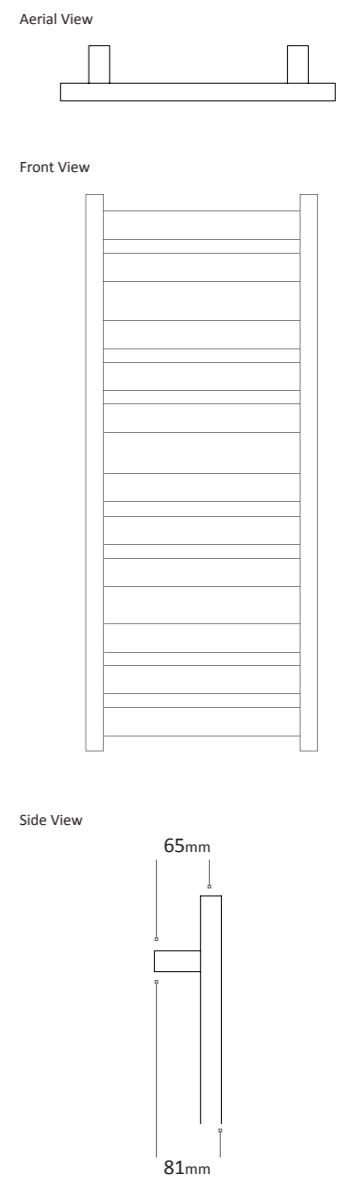

5 Year Warranty