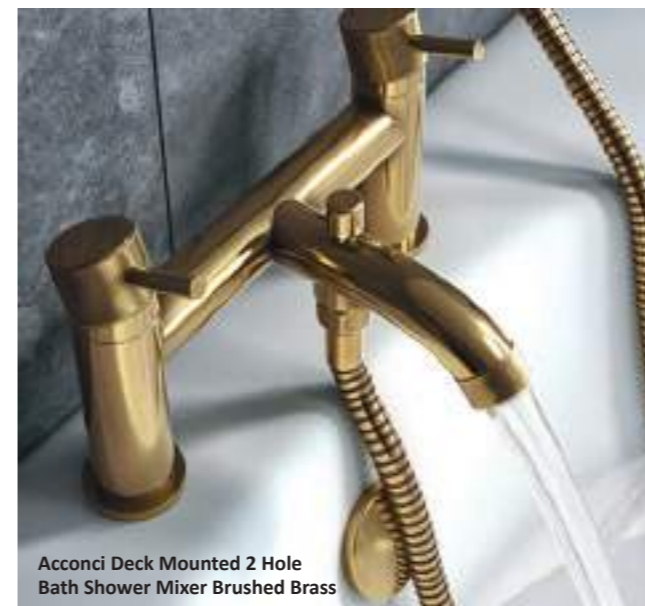

Acconci Deck Mounted 2 Hole Bath Shower Mixer Brushed Brass