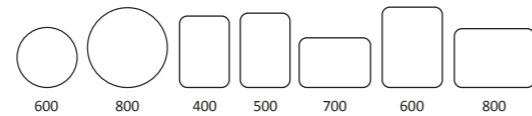

With its backlit design, our Guthrie mirrors illuminate your wall finish to give a statement look in any bathroom. Using the integrated infrared sensor you can adjust the colour changing LEDs to suit any space. Ranging from a relaxing warm white to a cool functional daylight white, Guthrie can be set to match any time of day or task.

- Backlit only
- Heated demister pad
- Brightness control
- Portrait or landscape
- IP44 Rated: Suitable for use in bathrooms

400 Mirror	400(w) x 800(h) x 27(d) mm	MDLF074	£376.99
500 Mirror	500(w) x 700(h) x 27(d) mm	MDLF075	£391.99
600 Mirror	600(w) x 800(h) x 27(d) mm	MDLF076	£420.99
600 Circular	600Ø x 27(d) mm	MDLF077	£391.99
800 Circular	800Ø x 27(d) mm	MDLF078	£449.99