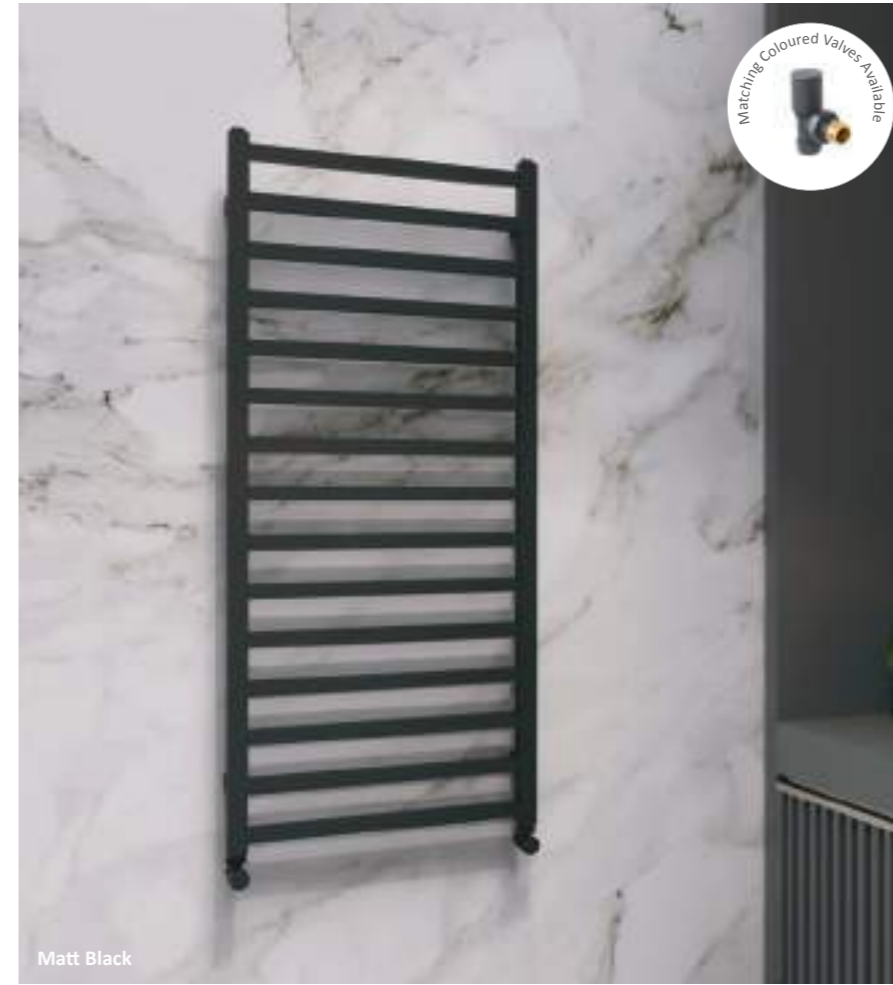

Shannon

Electric Options
see page 310

15 Year
Warranty