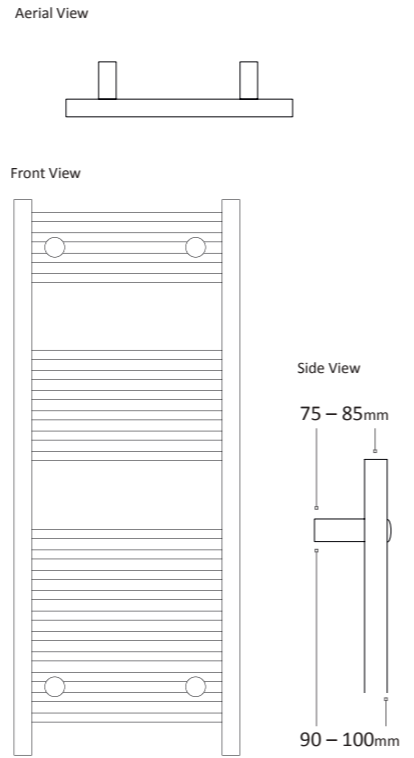

Saar

5 Year Warranty

- Outputs tested to EN442
- All products CE approved
- High quality materials and engineering
- Dual energy options

Available Colours

Straight

	Height mm	Width mm	Bars	Watts	BTU's	
Anthracite						
SAA080040AN	800	400	14	283	966	£134.99
SAA080050AN	800	500	14	338	1153	£141.99
SAA080060AN	800	600	14	394	1344	£151.99
SAA120040AN	1200	400	20	402	1372	£195.99
SAA120050AN	1200	500	20	480	1638	£201.99
SAA120060AN	1200	600	20	557	1900	£211.99
SAA160050AN	1600	500	26	644	2197	£288.99
SAA160060AN	1600	600	26	755	2576	£294.99
SAA180050AN	1800	500	30	735	2508	£319.99
SAA180060AN	1800	600	30	854	2914	£328.99
Matt Black						
SAA080040MB	800	400	14	283	966	£148.99
SAA080050MB	800	500	14	338	1153	£155.99
SAA080060MB	800	600	14	394	1344	£166.99
SAA120040MB	1200	400	20	402	1372	£215.99
SAA120050MB	1200	500	20	480	1638	£222.99

	Height mm	Width mm	Bars	Watts	BTU's	
Matt Black						
SAA120060MB	1200	600	20	557	1900	£232.99
SAA160050MB	1600	500	26	644	2197	£317.99
SAA160060MB	1600	600	26	755	2576	£303.99
SAA180050MB	1800	500	30	735	2508	£351.99
SAA180060MB	1800	600	30	854	2914	£362.99
White						
SAA080040WH	800	400	14	283	966	£136.99
SAA080050WH	800	500	14	338	1153	£143.99
SAA080060WH	800	600	14	394	1344	£154.99
SAA120040WH	1200	400	20	402	1372	£186.99
SAA120050WH	1200	500	20	480	1638	£192.99
SAA120060WH	1200	600	20	557	1900	£203.99
SAA160050WH	1600	500	26	644	2197	£264.99
SAA160060WH	1600	600	26	755	2576	£275.99
SAA180050WH	1800	500	30	735	2508	£290.99
SAA180060WH	1800	600	30	854	2914	£302.99

Outputs based on Delta t50. All prices include VAT.