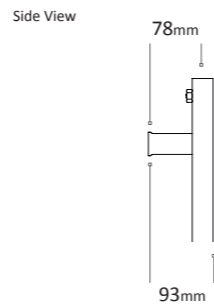

Electric Options
see page 310

15 Year
Warranty

- Straight multi-rail available in nine modern contemporary colours
- 25mm horizontal tubes
- Flat tops and rear air-vent
- Available in multiple sizes

Available Colours

(add CT)	(add AT)	(add BG)
Cappuccino Textured	Anthracite Textured	Gloss Black
(add MB)	(add EG)	(add WS)
Matt Black	Espresso Gloss	White Sparkle
(add GS)	(add SB)	(add MG)
Grey Sparkle	Steel Blue	Moss Green

Please ensure your selected colour number and name is included on your order. E.g. for an 800 x 500mm Straight Matt Black Vertical Towel Rail quote the code ELFL08050MB. Order your matching valves and pipe tubes the same way by adding the colour after the code.

Outputs based on Delta t50. All prices include VAT.

Electric Options
see page 310

15 Year
Warranty