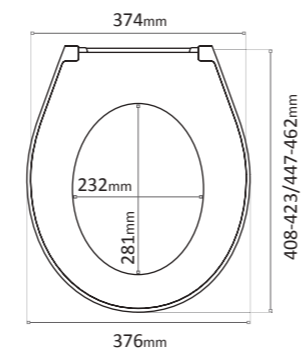

Lascari
White Toilet Seat

547195 £66.99

- Soft Close®
- Take Off®
- SolidFix®
- Top Fix
- ExCenter
- Duroplast