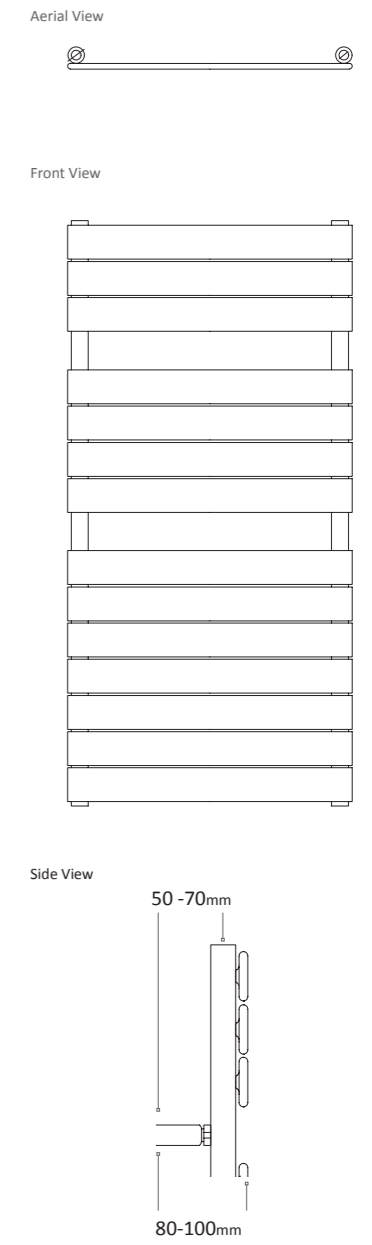

- Modern design
- Exceptional heat output
- Comes with screw fixings

Available Colours

Please ensure your selected colour number and name is included on your order. E.g. for an 840 x 500mm Straight Flat Brushed Brass quote the code INPON001BB.

Towel Rails and Radiators | 313

Straight

	Height mm	Width mm	Bars	Watts	BTU's	
Chrome						
INPA001C	700	500	14	199	679	£146.99
INPA002C	1100	500	23	321	1069	£204.99
Anthracite						
INPA001A	700	500	13	301	1028	£111.99
INPA002A	1150	500	21	490	1672	£155.99
Brushed Brass						
INPA001BB	800	500	10	249	850	£309.99
INPA002BB	1200	500	17	412	1406	£464.99

Flat

	Height mm	Width mm	Bars	Watts	BTU's	
Chrome						
INPON001C	950	500	9	268	915	£443.99
INPON002C	1213	500	14	321	1069	£752.99
Anthracite						
INPON001A	840	500	8	405	683	£464.99
INPON002A	1213	500	14	590	2014	£581.99
Brushed Brass						
INPON001BB	840	500	8	299	1021	£671.99
INPON002BB	1213	500	12	447	1526	£877.99