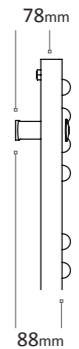

Side View

Curved Vertical

	Height mm	Width mm	Bars	Watts	BTU's	
Chrome						
URCL08050CP	800	500	14	275	938	£186.99
URCL08060CP	800	600	14	324	1105	£212.99
URCL10050CP	1000	500	18	351	1198	£224.99
URCL10060CP	1000	600	18	414	1413	£246.99
URCL12050CP	1200	500	22	428	1460	£263.99
URCL12060CP	1200	600	22	505	1723	£287.99
URCL15050CP	1500	500	28	534	1822	£321.99
URCL15060CP	1500	600	28	631	2153	£357.99
URCL18050CP	1800	500	34	638	2177	£366.99
URCL18060CP	1800	600	34	754	2573	£418.99

- Curved version of the straight multi-rail Amur
- 25mm horizontal tubes
- Flat tops and rear air-vent
- Available in multiple sizes