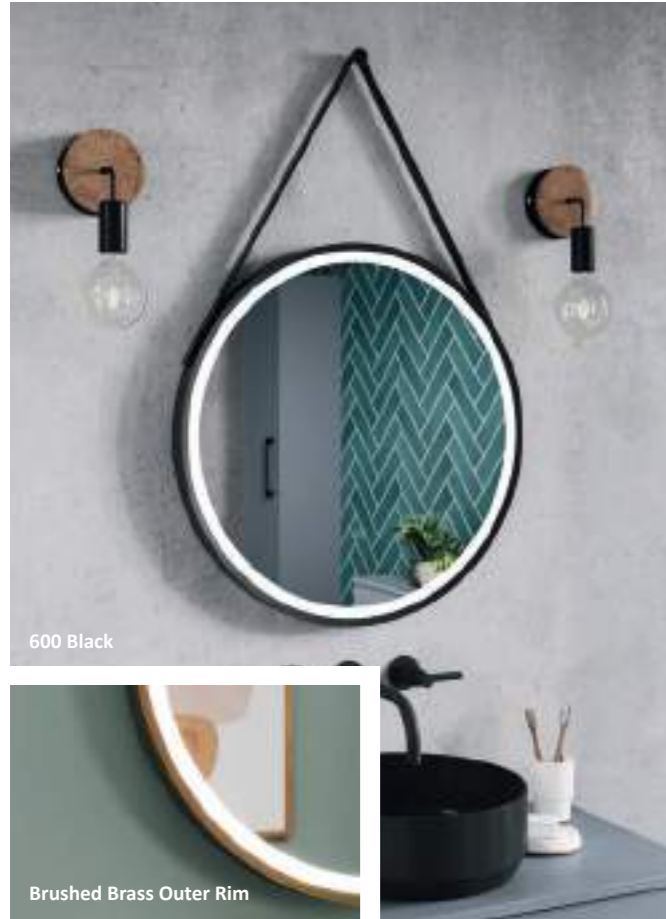

Alba

1 Year
Warranty

Elevate your bathroom design with the Alba Mirror, featuring sleek modern lines and integrated LED lighting for a perfect blend of style and functionality.

- With touch sensor technology this mirror brings stunning design as well as practical features to your room
- Built-in demister pad
- Film backed glass mirror for added safety
- Easy to install
- IP44 Rated: Suitable for use in bathrooms
- Available in two sizes and three contemporary finishes

Chrome			
600 Mirror	600Ø x 40(d) mm	INALBB13	£375.99
800 Mirror	800Ø x 40(d) mm	INALBB23	£480.99
Brushed Brass			
600 Mirror	600Ø x 40(d) mm	INALBB12	£373.99
800 Mirror	800Ø x 40(d) mm	INALBB22	£478.99
Black			
600 Mirror	600Ø x 40(d) mm	INALBB11	£371.99
800 Mirror	800Ø x 40(d) mm	INALBB21	£475.99