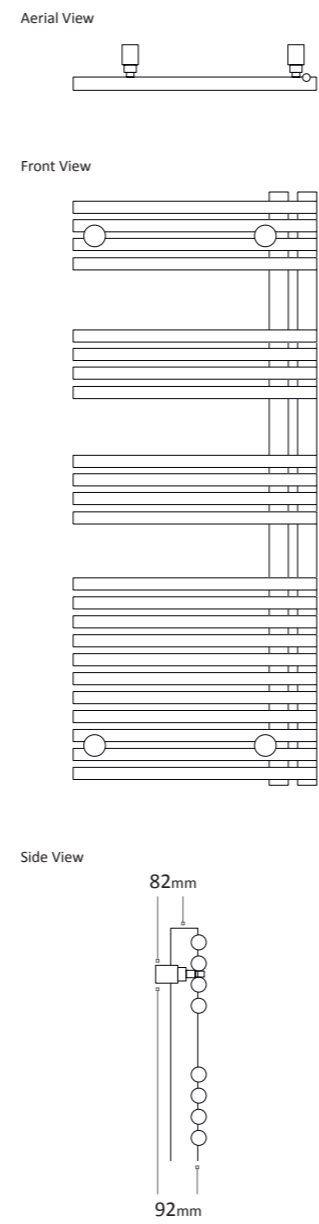

Kura

5 Year Warranty

- Outputs tested to EN442
- All products CE approved
- High quality materials and engineering
- Dual energy options

Available Colours

Please ensure your selected colour number and name is included on your order. E.g. for an 1161 x 496mm Towel Rail Matt Black quote the code KURL120050MB.