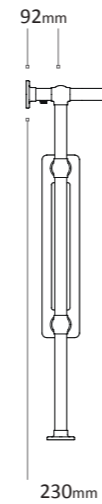

- A combination of towel warmer and radiator
- High quality steel
- Available in three sizes
- Available with a chrome frame and white inset radiator

Traditional

	Height mm	Width mm	Bars	Watts	BTU's	
Chrome with White Column						
MDLELAN001C	963	538	1	392	1338	£829.99
MDLELAN002C	963	673	1	554	1890	£984.99
MDLELAN003C	963	763	1	653	2228	£1157.99