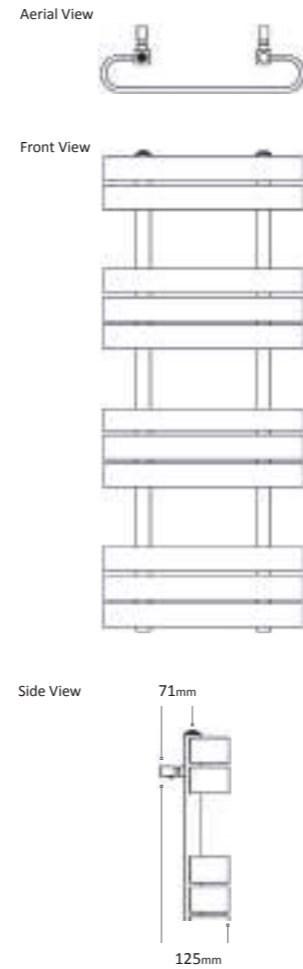

Electric Options
see page 310

15 Year
Warranty