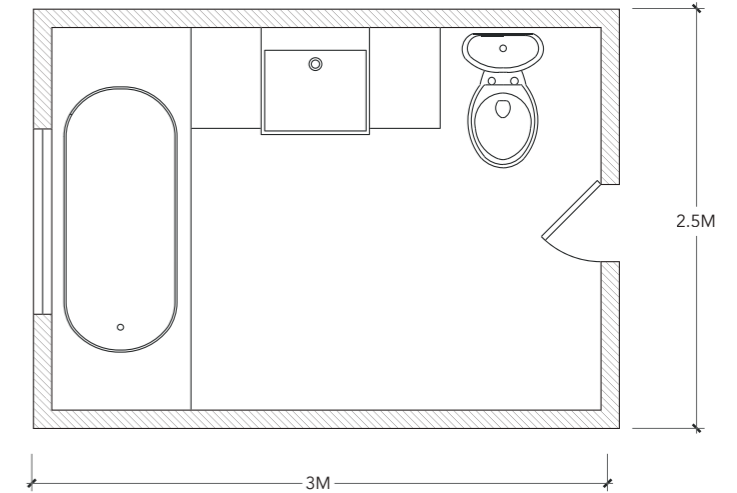

Family Bathroom

Sharing a family bathroom requires a carefully planned space. Keep in mind the number of people who will be using the room. Choosing the right furniture and storage is vital to contain the clutter and ensure a stylish space.