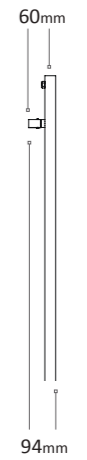

- A combination of towel warmer and radiator
- High quality steel
- Available in four sizes
- Available with a chrome frame and white inset radiator

Ladder Rail

	Height mm	Width mm	Bars	Watts	BTU's	
Ladder Rail with white Inset Radiator						
MDLFUSION001	1200	500	9	834	2846	£920.99
MDLFUSION002	1200	600	9	1033	3525	£998.99
MDLFUSION003	1500	500	12	1145	3907	£1073.99
MDLFUSION004	1500	600	12	1438	4906	£1157.99