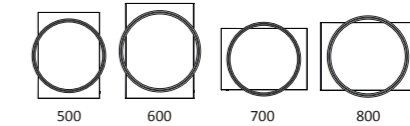

Gaia offers light blending and colour temperature changing technology for a level of illumination that is second to none. The mirror features a circle of LED light, which is offset from the surface of the mirror. This provides optimal facial illumination, comparable with the make-up mirrors used by professional stylists. Find the perfect hue for precision tasks, such as shaving or applying make-up or choose a shade that complements your interior design.

- Colour temperature changing LED illumination
- Heated pad
- Touch free operation
- Can be hung landscape or portrait

Chrome			
500 Mirror	500(w) x 700(h) x 78(d) mm	307900	£613.99
600 Mirror	600(w) x 800(h) x 78(d) mm	308000	£657.99
Black			
500 Mirror	500(w) x 700(h) x 78(d) mm	308100	£643.99
600 Mirror	600(w) x 800(h) x 78(d) mm	308200	£689.99
Brushed Brass			
500 Mirror	500(w) x 700(h) x 78(d) mm	308300	£749.99
600 Mirror	600(w) x 800(h) x 78(d) mm	308400	£797.99