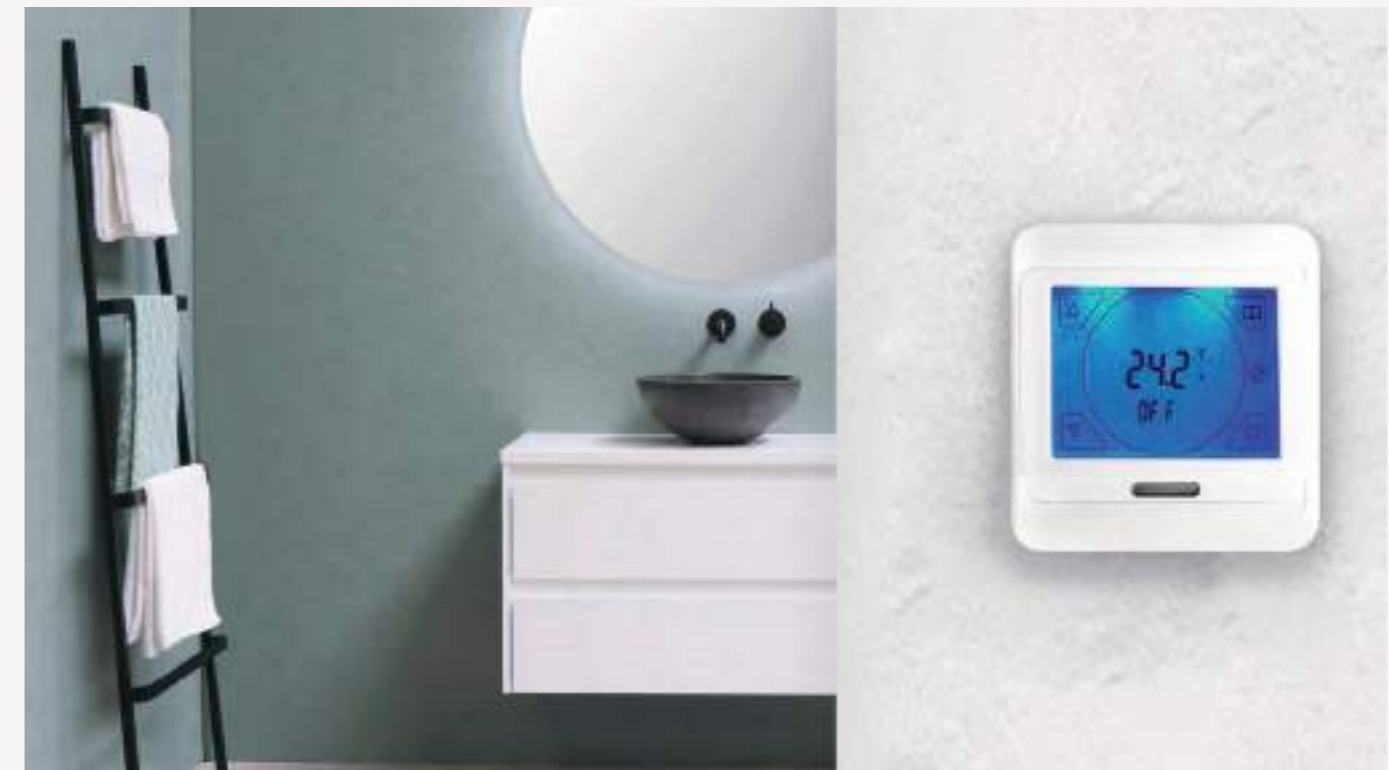

Insulation Boards

Insulation boards are the perfect way to reduce your heating costs and get the most out of your underfloor heating system. They prevent downward heat loss, which retains the heating in your room longer and improves the heat up time of the room when the system is turned on.

- Available in 6mm and 10mm to prevent excessive build-up
- Compatible with concrete and timber subfloors
- No primer required when used with underfloor heating