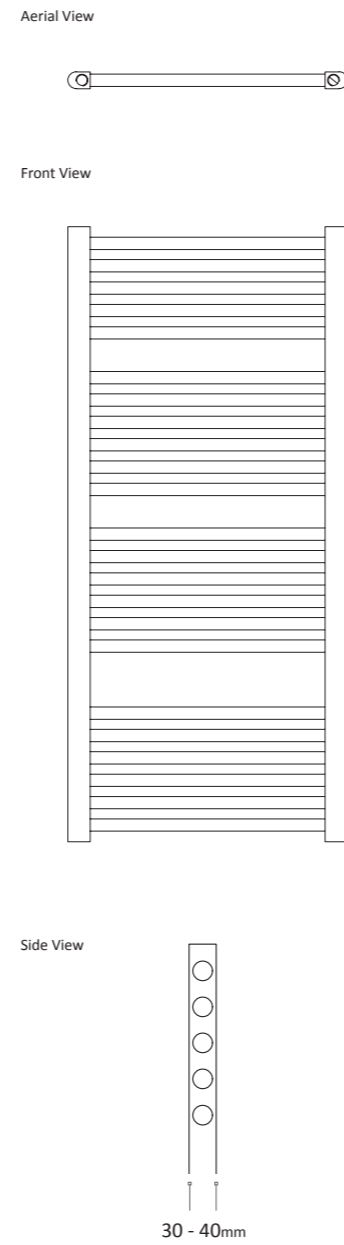

- Modern design
- Exceptional heat output
- Comes with screw fixings

Available Colours

Please ensure your selected colour number and name is included on your order. E.g. for an 800 x 500mm Straight Ladder Rail Brushed Brass quote the code INPA001BB.

Outputs based on Delta t50. All prices include VAT.