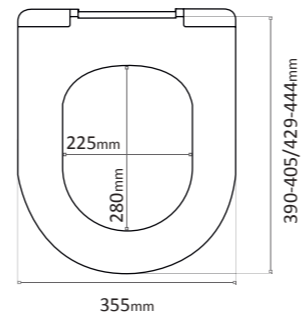

Arielli
White Toilet Seat

547196 £60.99

- Soft Close®
- Take Off®
- SolidFix®
- Top Fix
- ExCenter
- Duroplast