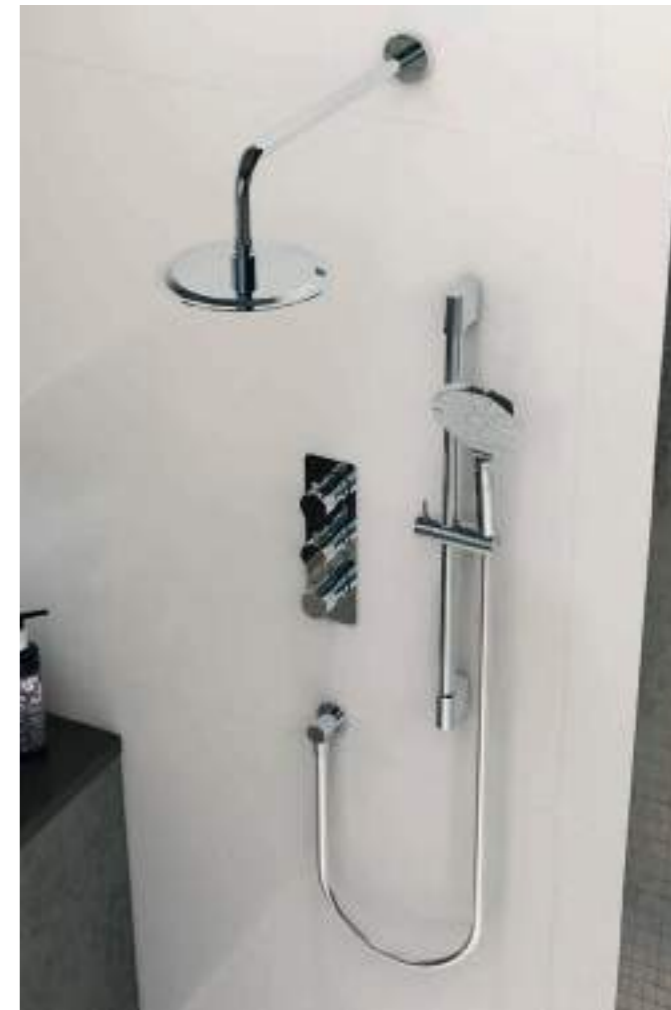

Pendle Shower Packs

10 Year Warranty

MP

Chrome	IFPERRPDFCP	£456.99
Matt Black	IFPERRPDFMB	£540.99
Brushed Brass	IFPERRPDFBB	£540.99

MP

Chrome	IFPE1CP	£265.99
Matt Black	IFPE1MB	£355.99
Brushed Brass	IFPE1BB	£355.99

MP

Chrome	IFPECV001CP	£422.99
Matt Black	IFPECV001MB	£518.99
Brushed Brass	IFPECV001BB	£518.99

MP

Chrome	IFPECV005CP	£502.99
Matt Black	IFPECV005MB	£590.99
Brushed Brass	IFPECV005BB	£590.99

MP

Chrome	IFPECV006CP	£560.99
Matt Black	IFPECV006MB	£704.99
Brushed Brass	IFPECV006BB	£704.99

MP

Chrome	IFPECV10CP	£656.99
Matt Black	IFPECV10MB	£775.99
Brushed Brass	IFPECV10BB	£775.99