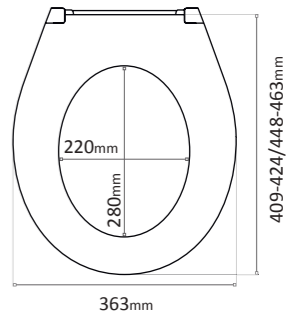

547195 £66.99

- Soft Close®
- Take Off®
- SolidFix®
- Top Fix
- ExCenter
- Duroplast

Lavello
White Toilet Seat

548405 £62.99

- Soft Close®
- Take Off®
- SolidFix®
- Top Fix
- ExCenter
- Duroplast

Pineto
White Toilet Seat