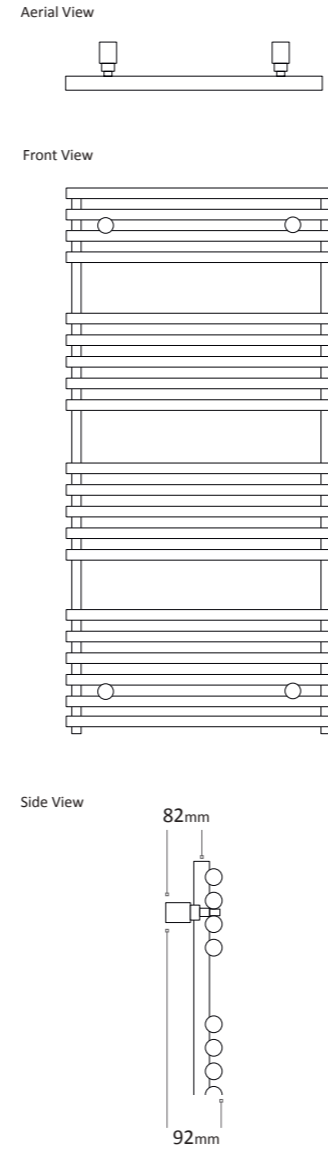

5 Year Warranty

- Outputs tested to EN442
- All products CE approved
- High quality materials and engineering
- Dual energy options

Available Colours

Tone

(add TI) (add AN)

Titane Anthracite

Tone Luxe

(add QW) (add MB) (add GB)

Quartz White Matt Black Gold Look*

(add BS) (add BP)

Hammered Black* Blush Pink*

Outputs based on Delta t50. All prices include VAT.

2 Year Warranty

Available Colours

Angled Square Valve Pack Chrome IFV4C £55.99	Straight Square Valve Pack Chrome IFV5C £55.99	Corner Square Valve Pack Chrome IFV6C £76.99
Angled Round Valve Pack <table border="1"> <tr><td>Chrome</td><td>IFV1C</td><td>£31.99</td></tr> <tr><td>Anthracite</td><td>IFV1A</td><td>£40.99</td></tr> <tr><td>Black</td><td>IFV1B</td><td>£42.99</td></tr> <tr><td>White</td><td>IFV1W</td><td>£42.99</td></tr> <tr><td>Brushed Brass</td><td>IFV1BB</td><td>£44.99</td></tr> </table>	Straight Round Valve Pack <table border="1"> <tr><td>Chrome</td><td>IFV2C</td><td>£31.99</td></tr> <tr><td>Anthracite</td><td>IFV2A</td><td>£42.99</td></tr> <tr><td>Black</td><td>IFV2B</td><td>£42.99</td></tr> <tr><td>White</td><td>IFV2W</td><td>£42.99</td></tr> <tr><td>Brushed Brass</td><td>IFV2BB</td><td>£44.99</td></tr> </table>	Corner Round Valve Pack <table border="1"> <tr><td>Chrome</td><td>IFV3C</td><td>£55.99</td></tr> <tr><td>Anthracite</td><td>IFV3A</td><td>£57.99</td></tr> <tr><td>Black</td><td>IFV3B</td><td>£59.99</td></tr> <tr><td>White</td><td>IFV3W</td><td>£59.99</td></tr> <tr><td>Brushed Brass</td><td>IFV3BB</td><td>£59.99</td></tr> </table>

Angled Thermostatic Valve Pack <table border="1"> <tr><td>Chrome</td><td>IFV7C</td><td>£72.99</td></tr> <tr><td>Black</td><td>IFV7B</td><td>£77.99</td></tr> <tr><td>White</td><td>IFV7W</td><td>£77.99</td></tr> <tr><td>Brushed Brass</td><td>IFV7BB</td><td>£77.99</td></tr> </table>	Straight Thermostatic Valve Pack <table border="1"> <tr><td>Chrome</td><td>IFV8C</td><td>£73.99</td></tr> <tr><td>Black</td><td>IFV8B</td><td>£80.99</td></tr> <tr><td>White</td><td>IFV8W</td><td>£80.99</td></tr> <tr><td>Brushed Brass</td><td>IFV8BB</td><td>£79.99</td></tr> </table>	Corner Thermostatic Valve Pack <table border="1"> <tr><td>Chrome</td><td>IFV9C</td><td>£77.99</td></tr> <tr><td>Black</td><td>IFV9B</td><td>£82.99</td></tr> <tr><td>White</td><td>IFV9W</td><td>£82.99</td></tr> <tr><td>Brushed Brass</td><td>IFV9BB</td><td>£81.99</td></tr> </table>

INFPACK Immersion Heaters 100w Element | Length 304mm INFPACK100 £208.99	INFPACK Immersion Heaters 400w Element | Length 416mm INFPACK400 £208.99
INFPACK Immersion Heaters 150w Element | Length 304mm INFPACK150 £208.99	INFPACK Immersion Heaters 500w Element | Length 496mm INFPACK500 £208.99
INFPACK Immersion Heaters 200w Element | Length 399mm INFPACK200 £208.99	INFPACK Immersion Heaters 600w Element | Length 581mm INFPACK600 £208.99
INFPACK Immersion Heaters 300w Element | Length 377mm INFPACK300 £208.99	

Please ensure your selected colour number and name is included on your order. E.g. for an Angled Round Valve Pack in Anthracite quote the code IFV1AN.

Straight

	Height mm	Width mm	Bars	Watts	BTU's	
TT: Titane | Anthracite						
TON07005005	675	496	13	347	1184	£273.99
TON10005005	1035	496	20	518	1767	£324.99
TON14005005	1355	496	26	666	2271	£371.99
TON14006005	1355	596	26	786	2680	£407.99
TON16005005	1635	496	31	795	2710	£408.99
TON16006005	1635	596	31	938	3198	£451.99
TT Lux: Quartz White | Matt Black | Gold Look | Hammered Black Silver | Blush Pink						
TONL07005005	675	496	13	347	1184	£273.99
TONL10005005	1035	496	20	518	1767	£324.99
TONL14005005	1335*	496	26	666	2272	£371.99
TONL14006005	1355	596	26	786	2682	£407.99
TONL16005005	1635*	496	31	795	2713	£408.99
TONL16006005	1635	596	31	938	3200	£451.99

Please ensure your selected colour number and name is included on your order. E.g. for an 675 x 496mm Towel Rail Matt Black quote the code TON0700500MB. *Gold Look, Hammered Black Silver and Blush Pink only available in 1335 x 496mm and 1635 x 496mm.