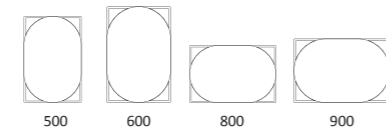

Rubix Mirrors

2 Year Warranty Electrical Parts 5 Year Warranty Silver Coatings

Rubix's unique, contemporary design offers a distinctive style, while also providing exceptional practicality. Equipped with advanced features, this mirror offers more than just reflection. Rubix includes the latest heat pad technology, which covers more than 75% of the mirror's surface and reduces a greater area of condensation, further enhancing visibility. The illuminated rectangular frame features colour changing technology and three brightness levels, which is all operated using touch-sensitive controls that allow effortless adjustment of brightness, ensuring the perfect amount of light for any task.

- Colour temperature changing LED illumination
- Three brightness levels
- Can be hung landscape or portrait
- Touch switch
- Larger heated pad

Black				
500 Mirror	500(w) x 800(h) x 30(d) mm	306500	£550.99	
600 Mirror	600(w) x 900(h) x 30(d) mm	306700	£622.99	
Brushed Brass				
500 Mirror	500(w) x 800(h) x 30(d) mm	306600	£574.99	
600 Mirror	600(w) x 900(h) x 30(d) mm	306800	£658.99	

Dulcis Mirrors

A contemporary approach to a timeless ornate mirror, Dulcis' elaborate patterned illumination creates a striking feature, ideal for both modernist and classic bathroom settings. The chamfered diffuser on the back of the mirror creates a delicate, ambient glow across the wall which offers a sophisticated finishing touch to the space.

- Colour temperature changing LED illumination
- Heated pad
- Touch free operation

600 Mirror	600Ø x 37(d) mm	306200	£523.99
800 Mirror	800Ø x 37(d) mm	306300	£565.99
1000 Mirror	1000Ø x 37(d) mm	306400	£634.99

Dawn Mirrors

2 Year Warranty Electrical Parts 5 Year Warranty Silver Coatings