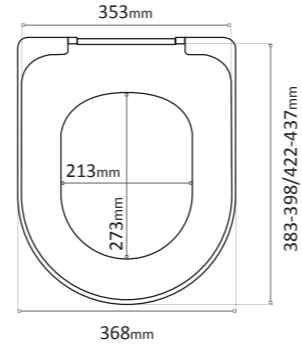

547197 £87.99

- Soft Close®
- Take Off®
- SolidFix®
- Top Fix
- ExCenter
- Duroplast

Barbian
White Toilet Seat

547198 £72.99

- Soft Close®
- Take Off®
- SolidFix®
- Top Fix
- ExCenter
- Duroplast

Mantello
White Toilet Seat