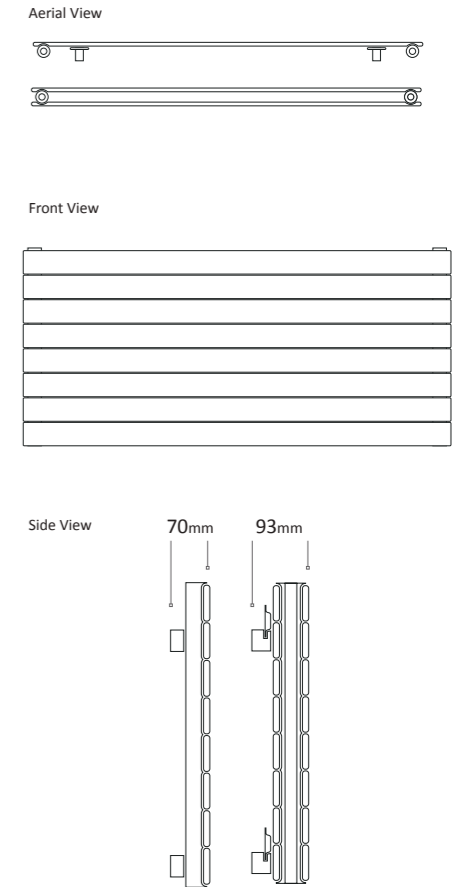

Novar Horizontal

5 Year Warranty

- Output tested to EN442
- All products CE Approved
- Central Heating Only

Straight

	Height mm	Width mm	Bars	Watts	BTU's	
Single						
NOH059080W	592	800	8	532	1815	£551.99
NOH059100W	592	1000	8	665	2269	£613.99
NOH059120W	592	1200	8	798	2723	£676.99
Double						
NOHD059060W	592	600	8	641	2187	£802.99
NOHD059080W	592	800	8	855	2917	£907.99
NOHD059100W	592	1000	8	1069	3647	£1015.99
NOHD059120W	592	1200	8	1283	4378	£1122.99

Available Colours

Straight

	Height mm	Width mm	Bars	Watts	BTU's	Colour	White
Single							
NOV180029	1800	296	4	568	1938	£684.99	£537.99
NOV180044	1800	444	6	852	2907	£914.99	£719.99
NOV180059	1800	592	8	1136	3876	£1143.99	£900.99
Double							
NOVD180029	1800	296	4	836	2852	£1122.99	£869.99
NOVD180044	1800	444	6	1254	4279	£1549.99	£1199.99
NOVD180059	1800	592	8	1672	5705	£1975.99	£1528.99

NOHDY1C

£187.99

NOHAG2C

£56.99

NOHDY1C

£187.99

NOHAG2C

£56.99