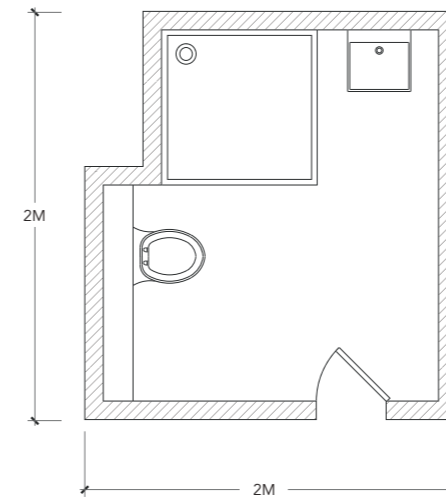

Notes and Plotter

En-suite

Transform your en-suite into a tranquil retreat with modular furniture options that maximise every inch of additional space. Custom-made solutions can perfectly complement the individual needs of your bathroom, delivering a bespoke look with maximum storage capacity to contain your clutter.