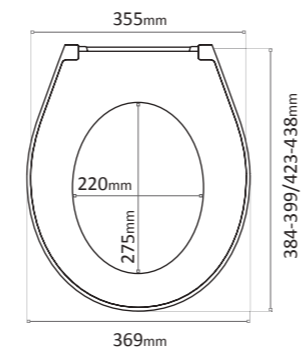

Lavello
White Toilet Seat

548405 £62.99

- Soft Close®
- Take Off®
- SolidFix®
- Top Fix
- ExCenter
- Duroplast