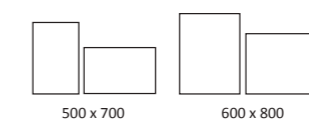

Both sizes of the Aviemore mirror have delightful white diffusing light bars either side (or top and bottom if hung landscape). They feature a touch sensor controlling on/off and dimming functions as well as demisters to give you a clear view even in a steamy bathroom.

- Complete with Demister
- Touch sensor lighting with dimming function
- LED low energy Light fitting
- Landscape or Portrait installation
- IP44 Rated: Suitable for use in bathrooms

500/700	500(w) x 700(h) x 25(d) mm	MDL47550	£280.99
600/800	600(w) x 800(h) x 25(d) mm	MDL47560	£320.99