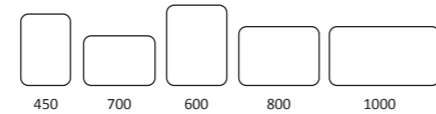

Cadiz Mirrors

800 Circular

Featuring a rounded corner frame, our slim Cadiz mirror is available in five sizes, which can be styled landscape or portrait depending on your space and needs. Cadiz also offers easy to use contactless lighting controls, as well as our heated demister pad technology.