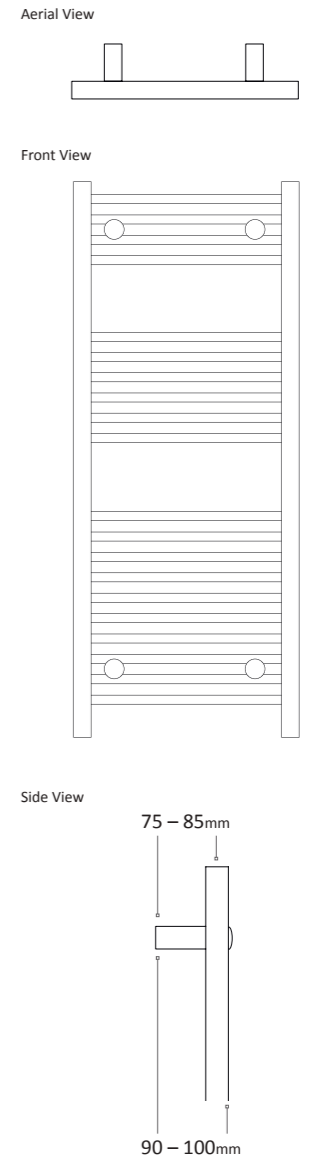

Saar Electric

2 Year Warranty

- IPX4 rated
- Electric Only
- 7 Day Programmer
- Adjustable controller
- 2 Hour Boost

Available Colours

Straight

	Height mm	Width mm	Bars	Watts	
Chrome					
SAEEL12050CH	1200	500	26	300	£678.99
SAEEL12060CH	1200	600	26	400	£690.99
Matt Black					
SAEEL8040MB	800	400	14	300	£436.99
SAEEL12050MB	1200	500	26	750	£513.99
SAEEL12060MB	1200	600	26	750	£527.99