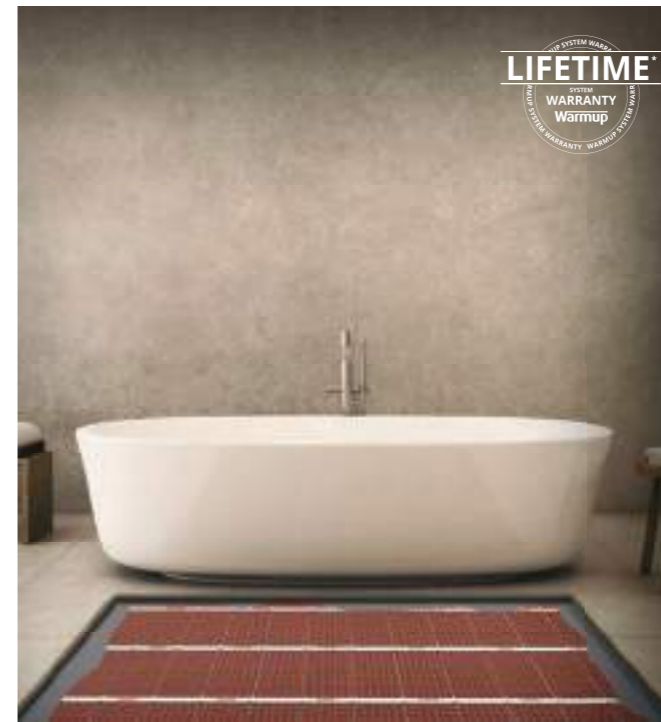

Warmup Ultralight Insulation Board

Our high-performance floor heating insulation features 4-in-1 benefits which helps to retain radiant heat better, spreads warmth more quickly, reduces noise and protects tiled floor finishes.

Ultralight Pack of 6 / 5.76m²	1200 x 800 mm	INWCI-06	£277.99

Warmup StickyMat

An electric underfloor heating mat and cable system with pressure sensitive adhesive technology for the fastest installation. The wire is just 1.8mm thick, keeping floor build-ups low and saving you time.

- Keeps floor build-ups low
- Quick to install
- BEAB approved and CE and UKCA marked with a lifetime Warranty

Warmup StickyMat – 150w/m² 1m²	INSM151	£147.99
Warmup StickyMat – 150w/m² 2m²	INSM152	£212.99
Warmup StickyMat – 150w/m² 3m²	INSM153	£302.99
Warmup StickyMat – 150w/m² 4m²	INSM154	£376.99
Warmup StickyMat – 150w/m² 5m²	INSM155	£440.99