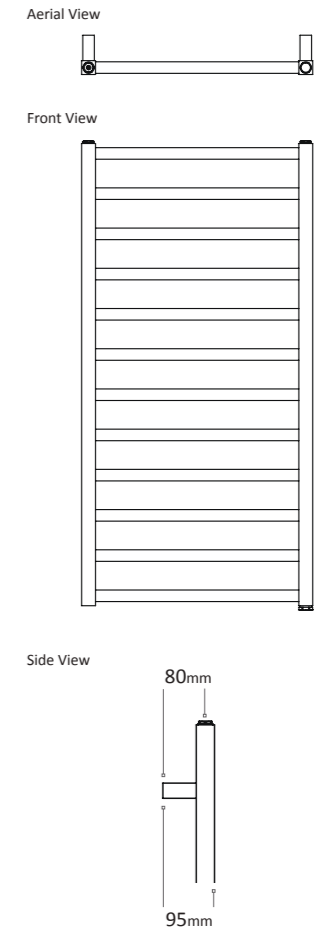

Straight Vertical

	Height mm	Width mm	Bars	Watts	BTU's	
Chrome						
MDLSHAN001C	1000	500	12	257	877	£466.99
MDLSHAN002C	1165	500	15	314	1071	£507.99
MDLSHAN003C	1165	600	15	365	1245	£559.99
MDLSHAN004C	1700	500	20	434	1481	£682.99
MDLSHAN005C	1700	600	20	520	1774	£755.99
White						
MDLSHAN001W	1000	500	12	409	1396	£310.99
MDLSHAN002W	1165	500	15	420	1433	£342.99
MDLSHAN003W	1165	600	15	437	1491	£373.99
MDLSHAN004W	1700	500	20	501	1709	£435.99
MDLSHAN005W	1700	600	20	601	2051	£445.99
Colour						
MDLSHAN001	1000	500	409	409	1396	£519.99
MDLSHAN002	1165	500	420	420	1433	£542.99
MDLSHAN003	1165	600	437	437	1491	£563.99
MDLSHAN004	1700	500	501	501	1709	£692.99
MDLSHAN005	1700	600	601	601	2051	£722.99

- Square towel warmer
- Equally spaced cross bars
- Available in a chrome, white or colour finish
- Available in multiple sizes

Available Colours

(add LT)	(add CT)	(add MT)
Latte Textured	Cappuccino Textured	Mocha Textured
(add AT)	(add BG)	(add MB)
Anthracite Textured	Gloss Black	Matt Black
(add EG)	(add WS)	(add GS)
Espresso Gloss	White Sparkle	Grey Sparkle
(add SB)	(add MG)	
Steel Blue	Moss Green	

Matching Coloured Valves (Pairs)

MDL15AN	Angled 1/2" x 15mm	£67.99
MDL15ST	Straight 1/2" x 15mm	£67.99

Please ensure your selected colour number and name is included on your order. E.g. for an 1000 x 500mm Towel Rail Matt Black quote the code MDLSHAN001MB. Order your matching valves and pipe tubes the same way by adding the colour after the code.