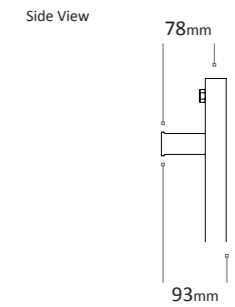

- Straight multi-rail available in four modern contemporary colours
- 25mm horizontal tubes
- Flat tops and rear air-vent
- Available in multiple sizes

Available Colours

(add BB)	(add SBRN)	(add GM)
Brushed Brass	Brushed Nickel	Gun Metal
(add BRBB)		
Brushed Bronze		

Straight Vertical

Code	Height mm	Width mm	Bars	Watts	BTU's	
ELM0800500F	800	500	14	275	938	£269.99
ELM1200500F	1200	500	22	428	1460	£386.99
ELM1800500F	1800	500	34	638	2177	£566.99

Matching Coloured Valves (Pairs)

MDLM15AN	Angled 1/2" x 15mm	£67.99
MDLM15ST	Straight 1/2" x 15mm	£67.99
MDLM15CO	Corner 1/2" x 15mm	£81.99

Matching Pipe Tubes

15mm Pipe Connection Tubes with Cover Plates	MDLCTM15	£30.99

Please ensure your selected colour number and name is included on your order. E.g. for an 800 x 500mm Straight Brushed Bronze Vertical Towel Rail quote the code ELM0800500BRBB. Order your matching valves and pipe tubes the same way by adding the colour after the code.

Straight Vertical

Code	Height mm	Width mm	Bars	Watts	BTU's	
ELFL08040	800	400	14	346	1181	£194.99
ELFL08050	800	500	14	420	1433	£212.99
ELFL12030	1200	300	22	424	1447	£233.99
ELFL12050	1200	500	22	663	2262	£269.99
ELFL12060	1200	600	22	783	2672	£291.99
ELFL15050	1500	500	28	820	2797	£315.99
ELFL18050	1800	500	34	969	3306	£367.99

Matching Coloured Valves (Pairs)

MDL15AN	Angled 1/2" x 15mm	£67.99
MDL15ST	Straight 1/2" x 15mm	£67.99
MDL15CO	Corner 1/2" x 15mm	£81.99

Matching Pipe Tubes

15mm Pipe Connection Tubes with Cover Plates	MDLCTM15	£30.99