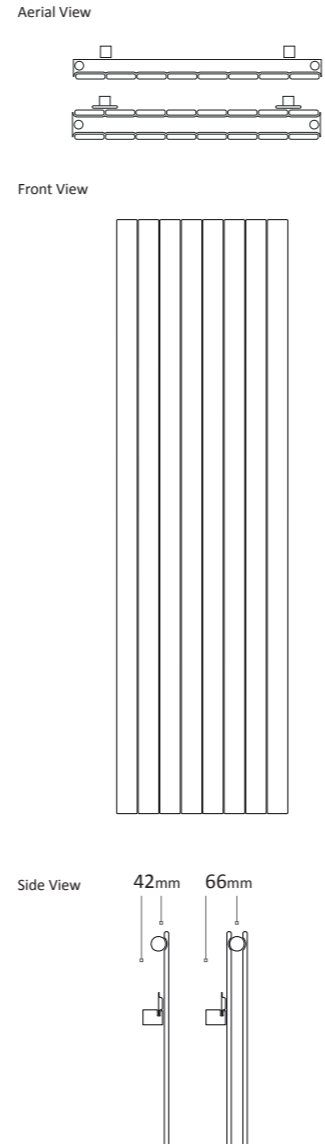

Novar Vertical

5 Year Warranty

- Output tested to EN442
- All products CE Approved
- Central Heating Only

Available Colours

White   Anthracite   Matt Black

Please ensure your selected colour number and name is included on your order. E.g. for an 1800 x 296mm Towel Rail Matt Black quote the code NOV180029MB.