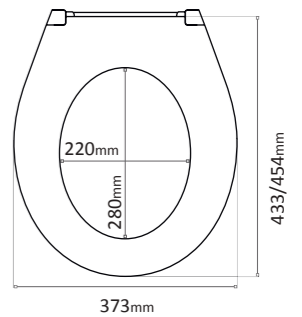

SoftClose® - The practical SoftClose® Solution allows the toilet lid to be closed silently, gently and comfortably with just a tap of the finger - slowly, smoothly and evenly.

SolidFix® - Our high-quality hinges are made of stainless steel and are the basis of our toilet seats' reliable hold and accurate fit. Secure fastening through our reliable installation solutions prevents sideways movement of the toilet seat.

TakeOff® - With our practical TakeOff® hinges, the toilet seat can easily be removed and re-attached without the need for any additional tools or any mechanical feature to push.

TopFix - The TopFix hinge solution enables convenient mounting from the top. The solid fixing nut and the stainless steel thread ensure additional fastening and the highest stability.

Duroplast - Duroplast toilet seats are extremely robust, scratch resistant and have extraordinary surface hardness. Duroplast toilet seats have a smooth and non-porous surface. This makes it much easier to clean the seat and lid.

ExCenter - Our flexibly adjustable ExCenter stainless-steel hinges attach our toilet seats to all standard toilet models. This is because the metal hinges can be moved in four directions, impressing with their high degree of flexibility.