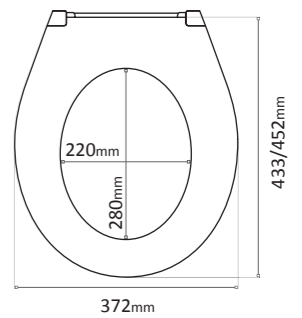

Pico
White Toilet Seat

548404 £32.99

- Duroplast