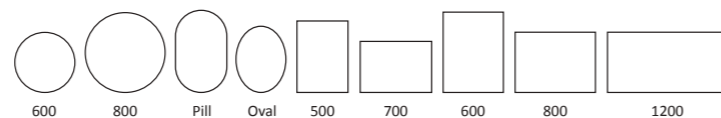

Edge Mirrors

5 Year Warranty

Pill

Make a statement in your bathroom with our sophisticated range of edge mirrors. Available in a wide range of shapes and sizes with your choice of stylish white, matt black or brass frame finish. With fully adjustable lighting to help set the mood, easily controlled by contactless hand movements.

- Available in seven shapes and sizes
- Stylish white, matt black or brass trim options
- Infrared contactless controls
- Adjustable LED colour temperature and brightness
- Heated demister pad
- IP44 Rated: Suitable for use in bathrooms

		Black	White	Brass	
600 Circular	600Ø x 38(d) mm	MDLF052	MDLF051	MDLF066	£574.99
800 Circular	800Ø x 38(d) mm	MDLF054	MDLF053	MDLF067	£770.99
Pill	500(w) x 800(h) x 38(d) mm	MDLF049	-	-	£647.99
Oval	500(w) x 700(h) x 38(d) mm	MDLF050	-	MDLF068	£603.99
500/700	500(w) x 700(h) x 38(d) mm	MDLF048	-	-	£647.99
600/800	600(w) x 800(h) x 38(d) mm	MDLF056	MDLF055	-	£770.99
1200	1200(w) x 600(h) x 38(d) mm	MDLF058	MDLF057	-	£1028.99

Ferrara Mirrors

5 Year Warranty

Our colour changing Ferrara mirrors allow for adaptable lighting whatever your space. With four LED colours ranging from daylight white to warm evening, it is easy to set the right mood in your bathroom by simply double tapping the touch sensor. Ferrara also features a slim profile, demister technology and can be positioned either portrait or landscape.

- Touch sensor
- Warm to cool LEDs
- Heated demister
- Slim depth
- Portrait or landscape
- IP44 Rated: Suitable for use in bathrooms

Rectangular Mirror	500(w) x 700(h) x 28(d) mm	MDLF029	£428.99
Rectangular Mirror	600(w) x 800(h) x 28(d) mm	MDLF030	£475.99

Tone Mirrors