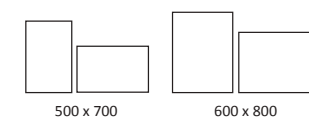

Alloa Mirrors

Alloa Features

Stylish mirrors with a choice of shapes with some sizes mountable portrait or landscape. All mirrors are subtly backlit with 2 models available with or without a frosted glass outer rim. All come with touch sensor controlling on/off and dimming functions as well as demisters to give you a clear view even in a steamy bathroom.

- Complete with Demister
- Touch sensor lighting with dimming function
- LED low energy Light fitting
- Landscape or Portrait installation
- IP44 Rated: Suitable for use in bathrooms

MDL47750	500/700	500(w) x 700(h) x 30(d) mm	£288.99
MDL47780	600/800	600(w) x 800(h) x 30(d) mm	£312.99
MDL47720	1200/600	1200(w) x 600(h) x 30(d) mm	£449.99
MDL47860	Circular 600	600Ø X 30(d) mm	£280.99
MDL47880	Circular 800	800Ø X 30(d) mm	£361.99
*MDL47150	500/700	500(w) x 700(h) x 30(d) mm	£280.99
*MDL47160	600/800	600(w) x 800(h) x 30(d) mm	£355.99

*MDL47150 and MDL47160 available with frosted outer rim.

Logan Bluetooth® Mirrors

Lifetime Warranty
Mirrors

Logan Bluetooth® Features

Logan mirrors feature a stunning and practical light diffusing shelf in addition to the top light bar. They feature a touch sensor controlling on/off, dimming and light colour changing functions as well as demisters to give you a clear view even in a steamy bathroom. Complete with high quality Bluetooth speakers for amazing sounds direct from your own playlists.

- Complete with Demister
- Touch sensor lighting with dimming and colour changing function
- LED low energy Light fitting
- Light diffusing shelf
- Integrated **Bluetooth®** speakers
- IP44 Rated: Suitable for use in bathrooms