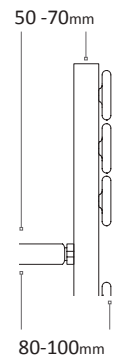

50 - 70mm
80-100mm

Straight

	Height mm	Width mm	Elements	Watts	BTU's	
Chrome						
INPA001C	700	500	14	199	679	£146.99
INPA002C	1100	500	23	321	1069	£204.99
Anthracite						
INPA001A	700	500	13	301	1028	£111.99
INPA002A	1150	500	21	490	1672	£155.99
Brushed Brass						
INPA001BB	800	500	10	249	850	£309.99
INPA002BB	1200	500	17	412	1406	£464.99

Parallel Features

- Modern design
- Exceptional heat output
- Comes with screw fixings