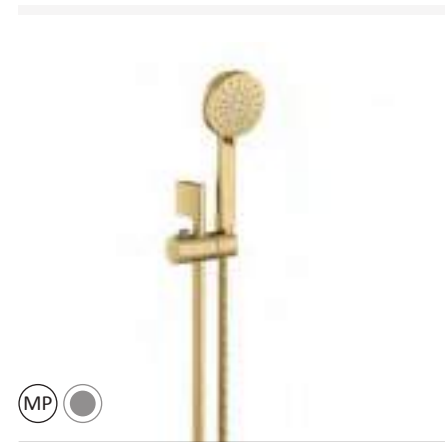

Storm Brushed Brass

MP ●

Shower Set with Outlet Elbow
Brushed Brass Finish
INF.STORM.053BB **£255.99**