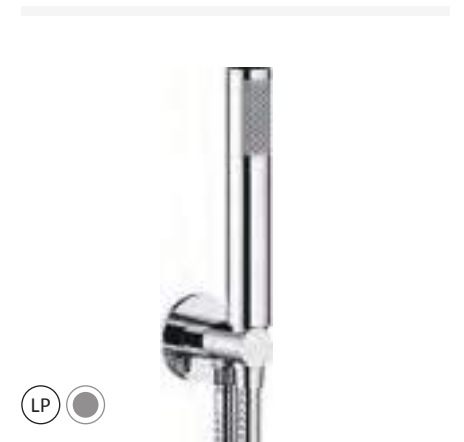

Shower Kit and Wall Outlet
Chrome Finish
INF.STORM.963CP **£220.99**