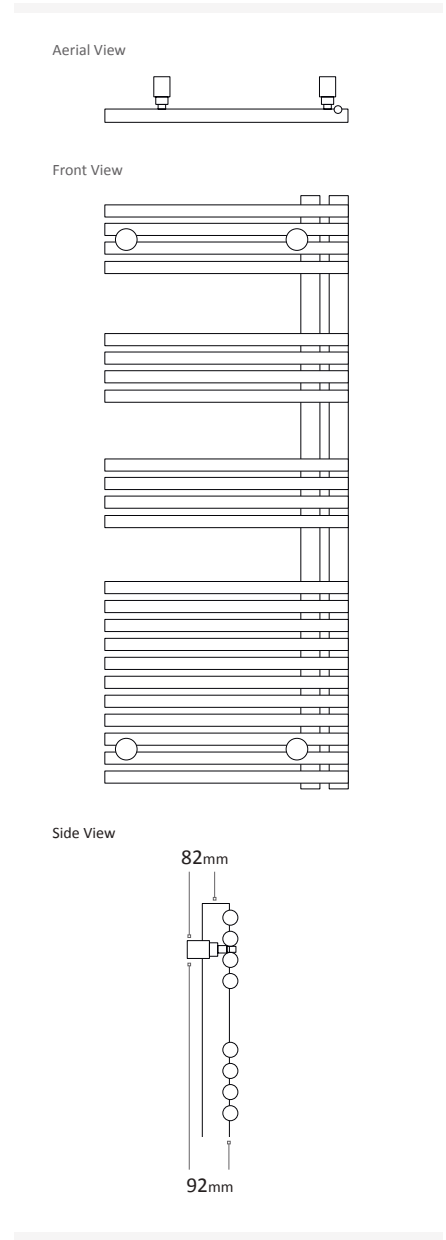

5 Year Warranty
Towel Rails

Straight

	Height mm	Width mm	Elements	Watts	BTU's	Colour	White
Left Hand: White | Titane | Anthracite | Matt Black							
KURL120050	1161	496	23	547	1867	£528.99	£449.99
KURL120060	1161	596	23	628	2143	£563.99	£479.99
KURL170050	1681	496	34	778	2655	£635.99	£540.99
KURL170060	1681	596	34	894	3051	£687.99	£585.99
Right Hand: White | Titane | Anthracite | Matt Black							
KURR120050	1161	496	23	547	1867	£528.99	£449.99
KURR120060	1161	596	23	628	2143	£563.99	£479.99
KURR170050	1681	496	34	778	2655	£635.99	£540.99
KURR170060	1681	596	34	894	3051	£687.99	£585.99

Kura Features

- Outputs tested to EN442
- All products CE approved
- High quality materials and engineering
- Dual energy options

Available Colours

Please ensure your selected colour number and name is included on your order. E.g. for an 1161 x 496mm Towel Rail Matt Black quote the code KURL120050MB.

Outputs based on Delta t50. All prices include VAT.