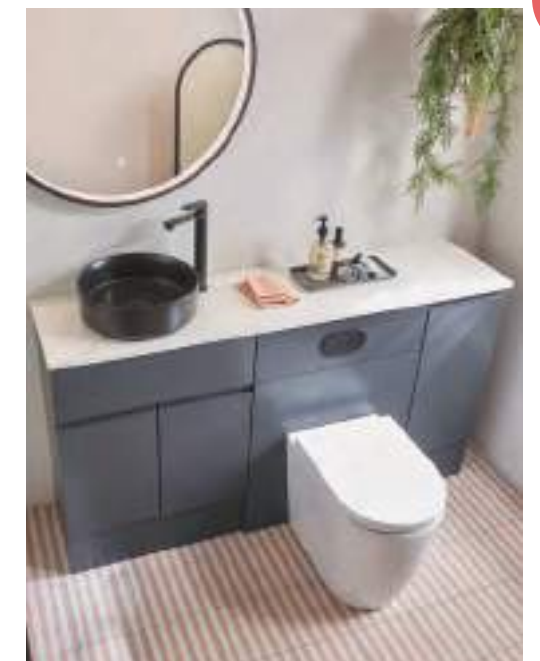

Fitted Furniture

03 | Worktop Options

Standard Depth Units – 353mm | Slim Depth Units – 218mm

Select a worktop from either our solid surface or laminate options. Alternatively, for a sleek contemporary look, opt for our Isocast worktops with integrated basin, available to fit both standard and slim units. Designed to be used with our Semi Countertop Basins. See our range on page 219.

Laminate Worktops

Portland Stone	Gloss White	Black Granite	Slate
1500mm Standard Depth (365)	MDF3W15.PS MDF3W15.W MDF3W15.BG MDF3W15.SL	Portland Stone Gloss White Black Granite Slate	£206.99 £206.99 £206.99 £206.99
1500mm Slim Depth (230)	MDF2W15.PS MDF2W15.W MDF2W15.BG MDF2W15.SL	Portland Stone Gloss White Black Granite Slate	£173.99 £173.99 £173.99 £173.99
2000mm Standard Depth (365)	MDF3W20.PS MDF3W20.W MDF3W20.BG MDF3W20.SL	Portland Stone Gloss White Black Granite Slate	£255.99 £255.99 £255.99 £255.99
2000mm Slim Depth (230)	MDF2W20.PS MDF2W20.W MDF2W20.BG MDF2W20.SL	Portland Stone Gloss White Black Granite Slate	£221.99 £221.99 £221.99 £221.99

Solid Surface Worktops

Grey Quartz	Arctic White	Galactic Black	Carrara
1280mm Standard Depth (365)	MDF3W12A.GQ MDF3W12A.AR MDF3W12A.GA MDF3W12A.CA	Grey Quartz Arctic White Galactic Black Carrara	£638.99 £638.99 £638.99 £638.99
1280mm Slim Depth (230)	MDF2W12A.GQ MDF2W12A.AR MDF2W12A.GA MDF2W12A.CA	Grey Quartz Arctic White Galactic Black Carrara	£447.99 £447.99 £447.99 £447.99
1880mm Standard Depth (365)	MDF3W18A.GQ MDF3W18A.AR MDF3W18A.GA MDF3W18A.CA	Grey Quartz Arctic White Galactic Black Carrara	£810.99 £810.99 £810.99 £810.99
1880mm Slim Depth (230)	MDF2W18A.GQ MDF2W18A.AR MDF2W18A.GA MDF2W18A.CA	Grey Quartz Arctic White Galactic Black Carrara	£650.99 £650.99 £650.99 £650.99