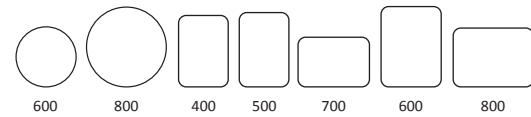

Guthrie Mirrors

Guthrie Features

With its backlit design, our Guthrie mirrors illuminate your wall finish to give a statement look in any bathroom. Using the integrated infrared sensor you can adjust the colour changing LEDs to suit any space. Ranging from a relaxing warm white to a cool functional daylight white, Guthrie can be set to match any time of day or task.

- Backlit only
- Heated demister pad
- Brightness control
- Portrait or landscape
- IP44 Rated: Suitable for use in bathrooms

MDLF074	400 Mirror	400(w) x 800(h) x 27(d) mm	£366.99
MDLF075	500 Mirror	500(w) x 700(h) x 27(d) mm	£380.99
MDLF076	600 Mirror	600(w) x 800(h) x 27(d) mm	£408.99
MDLF077	Circular 600	600Ø x 27(d) mm	£380.99
MDLF078	Circular 800	800Ø x 27(d) mm	£437.99

Dey Mirrors

Dey Features

Discover invisible lighting hidden behind Dey's diffuser technology. On our black finished option when the product is off, the mirror appears to have a solid black frame but once turned on, the functional, inward facing lighting illuminates your face.

- Touch sensor
- Heated demister
- Inward facing lighting
- Black diffuser - Black Frame
- White diffuser - Brass Frame
- IP44 Rated: Suitable for use in bathrooms

Brass	Black			Brass	Black
MDLF080	MDLF079	500 Mirror	500(w) x 700(h) x 42(d) mm	£554.99	£497.99
MDLF082	MDLF081	600 Circular	600Ø x 42(d) mm	£468.99	£426.99
MDLF084	MDLF083	800 Circular	800Ø x 42(d) mm	£625.99	£568.99

Bato Mirrors

Bato Features

Designed with neatly hidden charging options including a two-pin shaver socket and a USB socket, you can easily keep your toothbrushes or shavers fully topped up using our Bato mirror. The thin perimeter lighting gives a sharp look whilst still offering plenty of functional lighting and the touch sensor keeps the illumination.