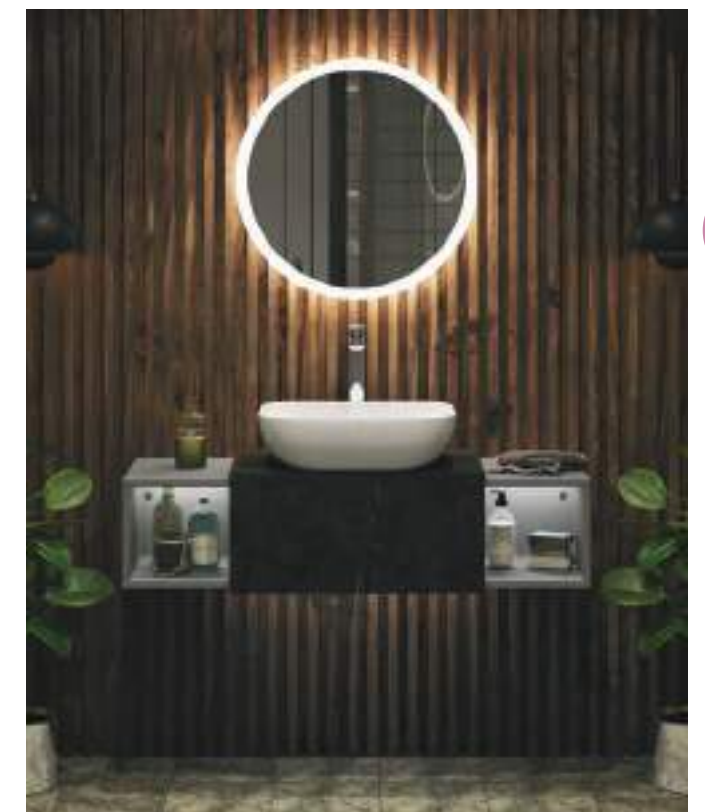

Coral Vessel Basins	○ White Basin	IN465COWGVB	£195.99
Ceramic	○ Chrome Basin	IN465COCHVB	£264.99
470(w) x 335(d) mm	● Black Basin	IN465COBLVB	£337.99