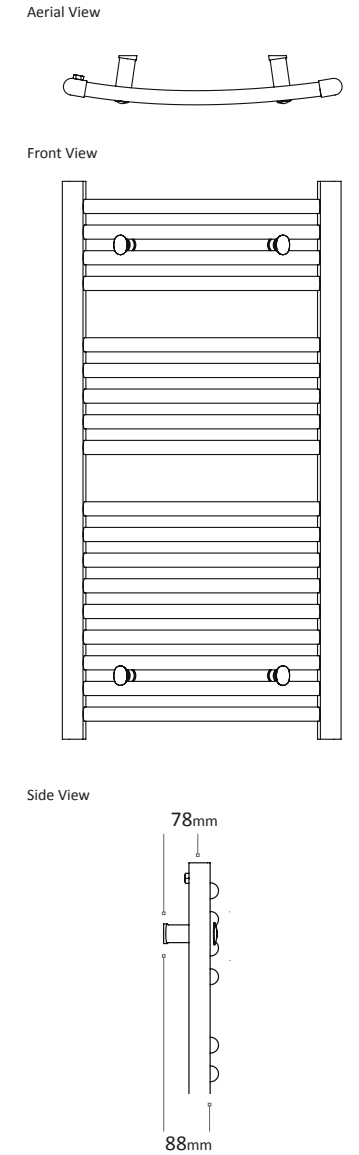

Curved Vertical

	Height mm	Width mm	Elements	Watts	BTU's	
Chrome						
URCL08050CP	800	500	14	275	938	£186.99
URCL08060CP	800	600	14	324	1105	£212.99
URCL10050CP	1000	500	18	351	1198	£224.99
URCL10060CP	1000	600	18	414	1413	£246.99
URCL12050CP	1200	500	22	428	1460	£263.99
URCL12060CP	1200	600	22	505	1723	£287.99
URCL15050CP	1500	500	28	534	1822	£321.99
URCL15060CP	1500	600	28	631	2153	£357.99
URCL18050CP	1800	500	34	638	2177	£366.99
URCL18060CP	1800	600	34	754	2573	£418.99

Ural Features

- Curved version of the straight multirail Amur
- 25mm horizontal tubes
- Flat tops and rear air-vent
- Available in multiple sizes