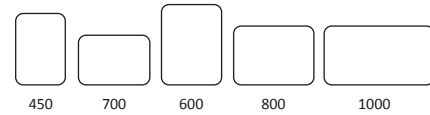

450 700 600 800 1000