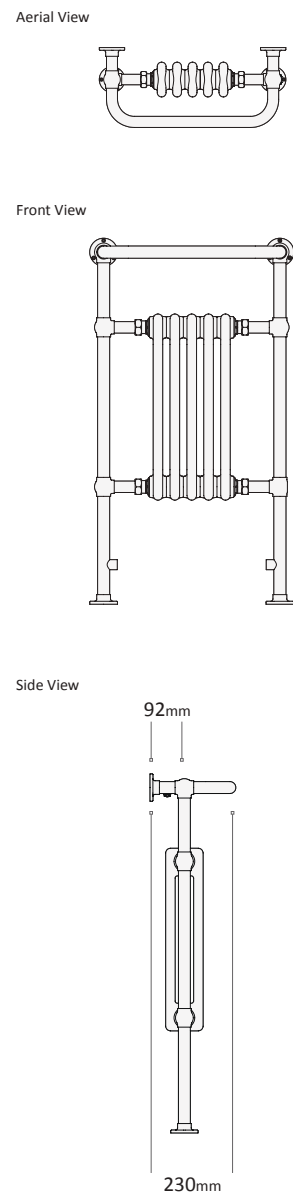

15 Year Warranty
Radiators

Traditional

	Height mm	Width mm	Elements	Watts	BTU's	
Chrome with White Column						
MDLELAN001C	963	538	1	392	1338	£829.99
MDLELAN002C	963	673	1	554	1890	£984.99
MDLELAN003C	963	763	1	653	2228	£1157.99

Elan Features

- A combination of towel warmer and radiator
- High quality steel
- Available in three sizes
- Available with a chrome frame and white inset radiator