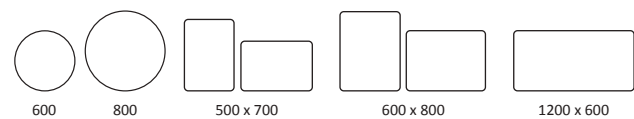

Frosted outer rim