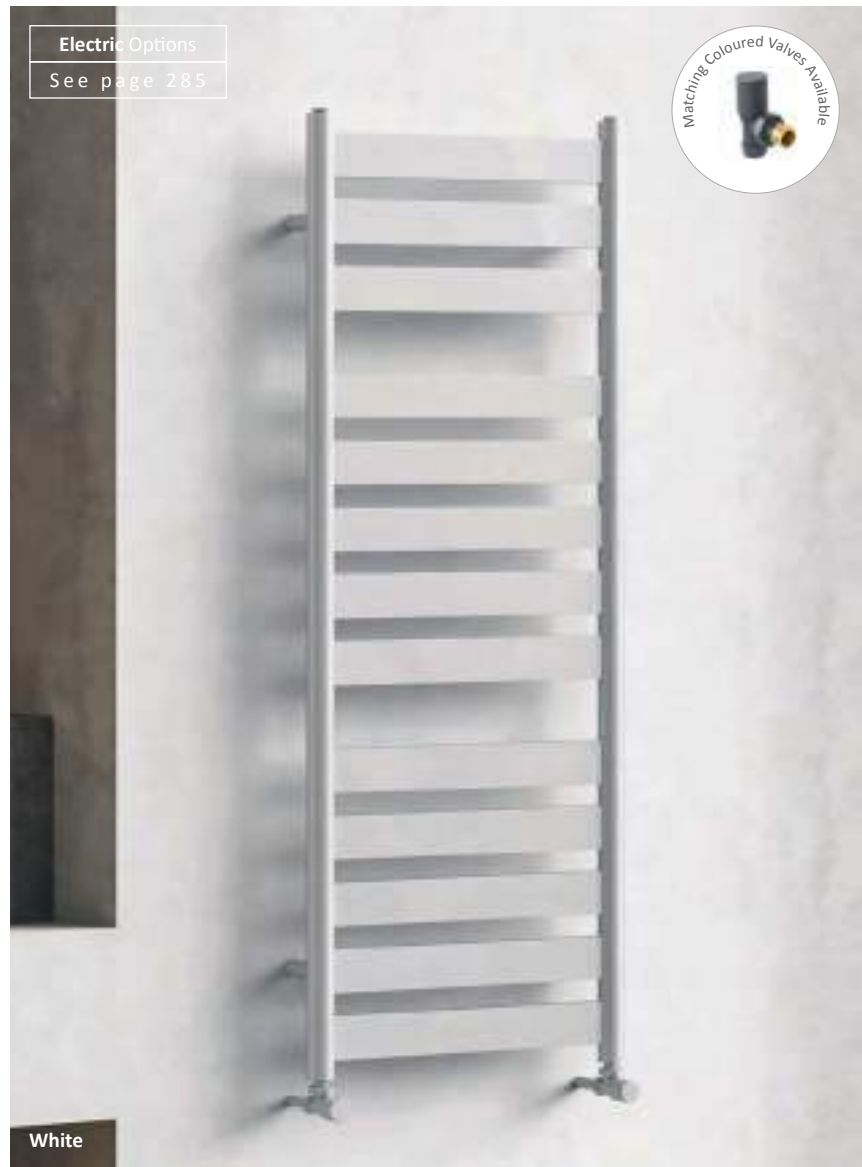

Eden

15 Year Warranty
Radiators

Flat Bar Towel Rail

	Height mm	Width mm	Elements	Watts	BTU's	
Chrome						
MDLEDEN001C	950	500	9	246	839	£507.99
MDLEDEN002C	1300	500	13	330	1126	£736.99
White						
MDLEDEN001W	950	500	9	289	986	£330.99
MDLEDEN002W	1300	500	13	389	1327	£496.99
Colour						
MDLEDEN001	950	500	9	289	986	£562.99
MDLEDEN002	1300	500	13	389	1327	£778.99

Matching Coloured Valves (Pairs)

MDL15AN	Angled 1/2" x 15mm	£67.99
MDL15ST	Straight 1/2" x 15mm	£67.99

Please ensure your selected colour number and name is included on your order. E.g. for an 950 x 500mm Towel Rail in Matt Black quote the code MDLEDEN001MB. Order your matching valves the same way by adding the colour after the code.