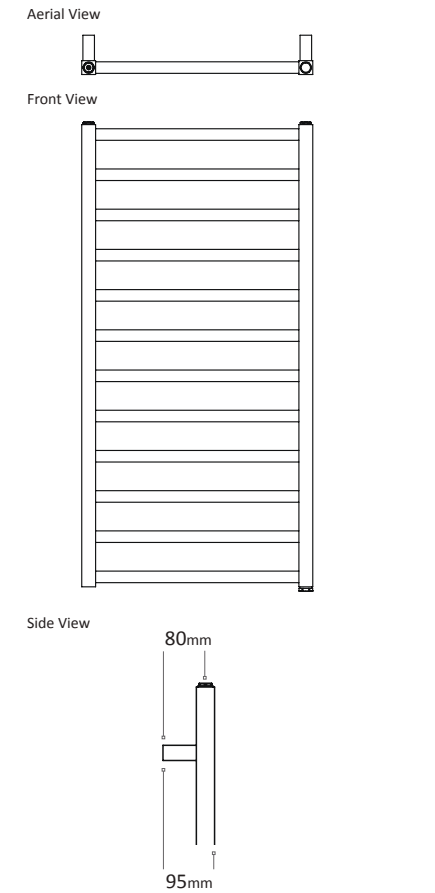

Shannon Features

- Square towel warmer
- Equally spaced cross bars
- Available in a chrome, white or colour finish
- Available in multiple sizes

Available Colours

Matching Coloured Valves (Pairs)

MDL15AN	Angled 1/2" x 15mm	£67.99
MDL15ST	Straight 1/2" x 15mm	£67.99