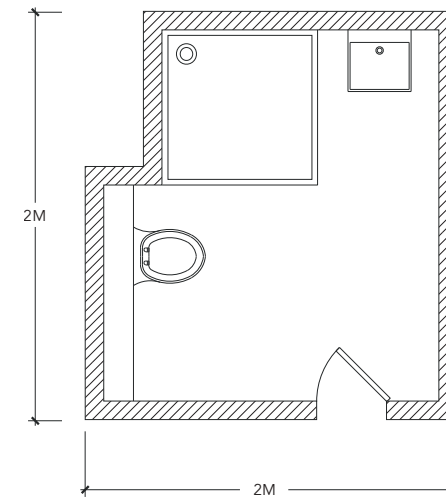

Notes and Plotter

En-suite

Transform your en-suite into a tranquil retreat with modular furniture options that maximise every inch of additional space. Custom-made solutions can perfectly complement the individual needs of your bathroom, delivering a bespoke look with maximum storage capacity to contain your clutter.