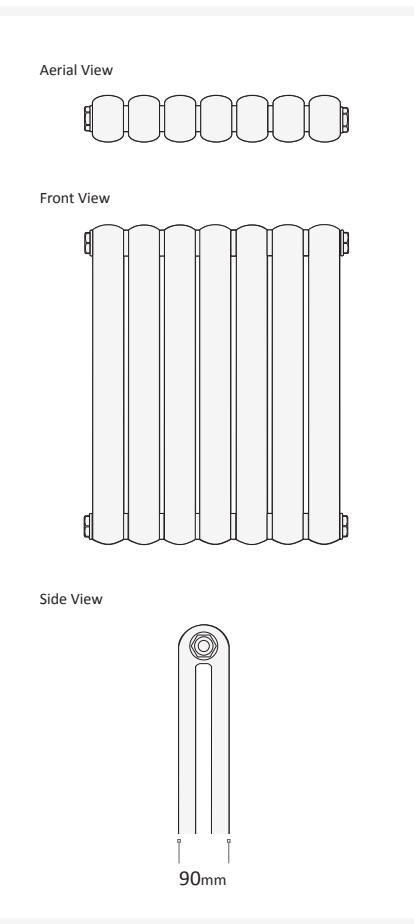

Isla

15 Year Warranty
Radiators

Contemporary Vertical and Horizontal

	Height mm	Width mm	Elements	Watts	BTU's		Height mm	Width mm	Elements	Watts	BTU's		
White						Anthracite							
MDLISLA001W	450	506	7	398	1358	£407.99	MDLISLA001A	450	506	7	398	1358	£407.99
MDLISLA002W	450	784	11	625	2132	£566.99	MDLISLA002A	450	784	11	625	2133	£566.99
MDLISLA003W	450	993	14	796	2716	£848.99	MDLISLA003A	450	993	14	796	2716	£848.99
MDLISLA004W	450	1202	17	966	3296	£989.99	MDLISLA004A	450	1202	17	966	3296	£989.99
MDLISLA005W	550	506	7	505	1723	£469.99	MDLISLA005A	550	506	7	505	1723	£469.99
MDLISLA006W	550	784	11	793	2705	£646.99	MDLISLA006A	550	784	11	793	2706	£646.99
MDLISLA007W	550	993	14	1009	3443	£918.99	MDLISLA007A	550	993	14	1009	3443	£918.99
MDLISLA008W	550	1202	17	1226	4183	£1139.99	MDLISLA008A	550	1202	17	1226	4183	£1139.99
MDLISLA009W	1800	230	3	922	3147	£467.99	MDLISLA009A	1800	230	3	922	3146	£467.99
MDLISLA010W	1800	370	5	1538	5245	£743.99	MDLISLA010A	1800	370	5	1538	5248	£743.99
MDLISLA011W	1800	510	7	2153	7344	£997.99	MDLISLA011A	1800	510	7	2153	7346	£997.99

	Length mm	Width mm	
Towel Bar			
MDLISLATB001 (Add A for anthracite, W for white or C for chrome)	200	60	£95.99
MDLISLATB002 (Add A for anthracite, W for white or C for chrome)	340	60	£95.99
MDLISLATB003 (Add A for anthracite, W for white or C for chrome)	480	60	£95.99

Isla Features

- Vertical radiator with a modern twist
- High heat output
- Available in multiple sizes
- Available in both white and anthracite