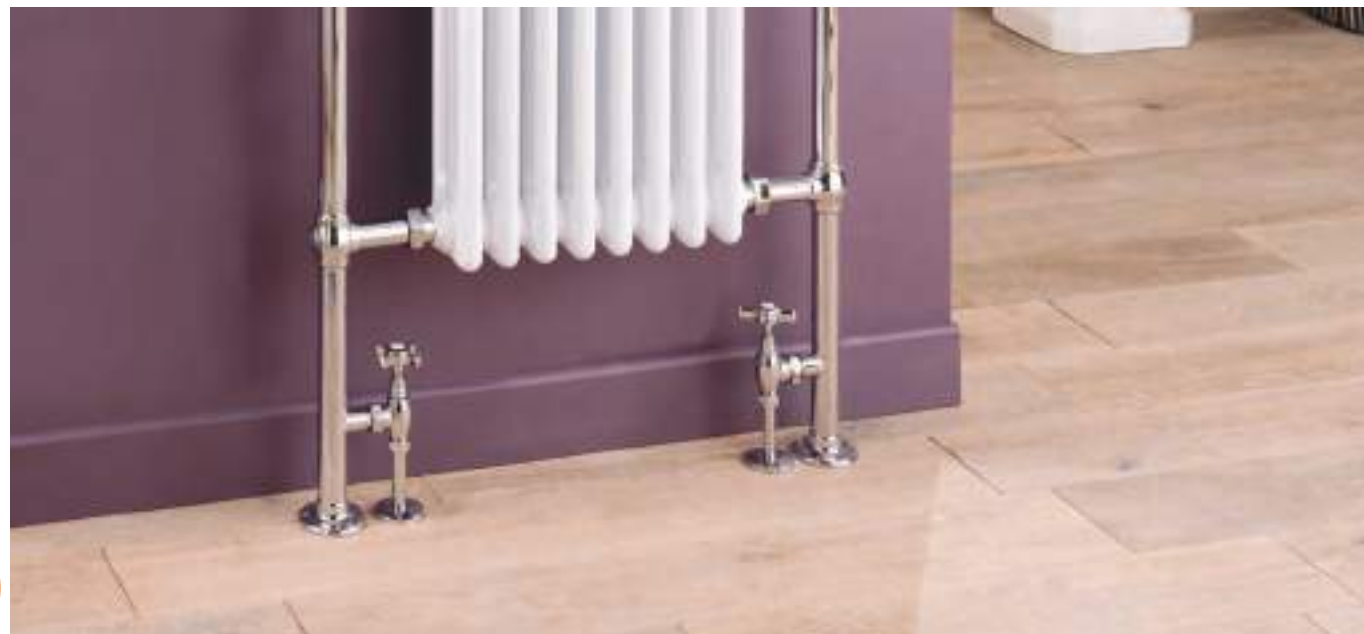

Edwardian Radiator Valve
15mm Angled Chrome (Pair)
465320-MDL

£50.99

Manual Radiator Valve
15mm Straight Chrome/White (Single)
312844-MDL

£10.99

Manual Radiator Valve
15mm Angled Chrome/White (Single)
312854-MDL

£10.99