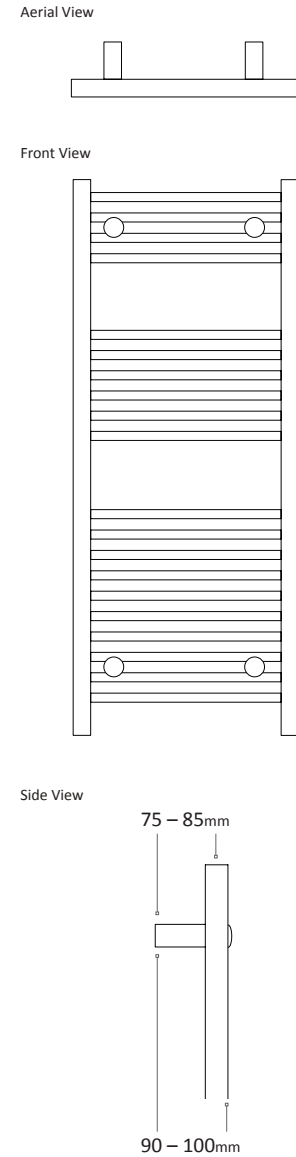

Straight

	Height mm	Width mm	Elements	Watts	BTU's	
Anthracite						
SAA080040AN	800	400	14	283	966	£134.99
SAA080050AN	800	500	14	338	1153	£141.99
SAA080060AN	800	600	14	394	1344	£151.99
SAA120040AN	1200	400	20	402	1372	£195.99
SAA120050AN	1200	500	20	480	1638	£201.99
SAA120060AN	1200	600	20	557	1900	£211.99
SAA160050AN	1600	500	26	644	2197	£288.99
SAA160060AN	1600	600	26	755	2576	£294.99
SAA180050AN	1800	500	30	735	2508	£319.99
SAA180060AN	1800	600	30	854	2914	£328.99

Saar Features

- Outputs tested to EN442
- All products CE approved
- High quality materials and engineering
- Dual energy options

Available Colours