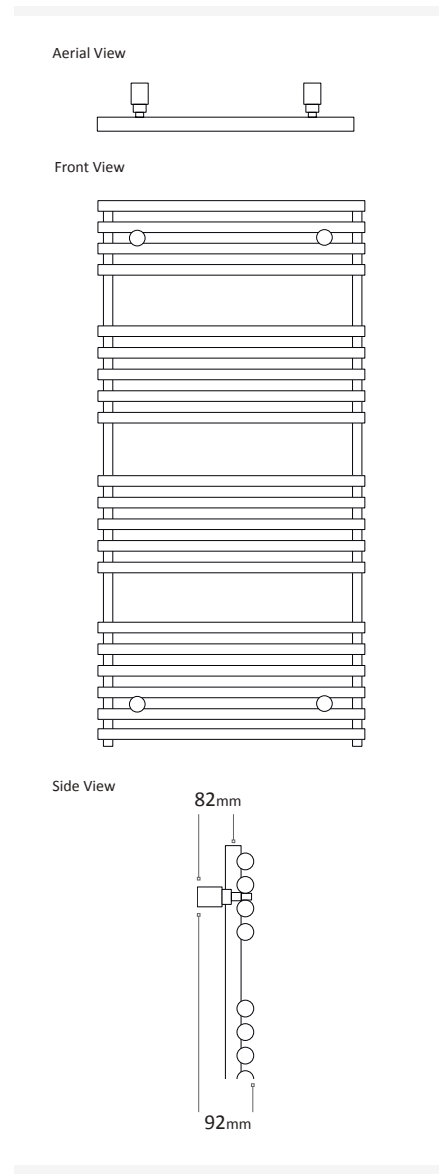

Milo Features

- Outputs tested to EN442
- All products CE approved
- High quality materials and engineering
- Dual energy options

Available Colours

Tone and Tone Luxe

5 Year Warranty
Towel Rails

Straight

	Height mm	Width mm	Elements	Watts	BTU's	
TT: Titane Anthracite						
TON07005005	675	496	13	347	1184	£273.99
TON10005005	1035	496	20	518	1767	£324.99
TON14005005	1355	496	26	666	2271	£371.99
TON14006005	1355	596	26	786	2680	£407.99
TON16005005	1635	496	31	795	2710	£408.99
TON16006005	1635	596	31	938	3198	£451.99
TT Lux: Quartz White Matt Black Gold Look Pacific Blue Hammered Black Silver Blush Pink						
TONL07005005	675	496	13	347	1184	£273.99
TONL10005005	1035	496	20	518	1767	£324.99
TONL14005005	1335*	496	26	666	2272	£371.99
TONL14006005	1355	596	26	786	2682	£407.99
TONL16005005	1635*	496	31	795	2713	£408.99
TONL16006005	1635	596	31	938	3200	£451.99