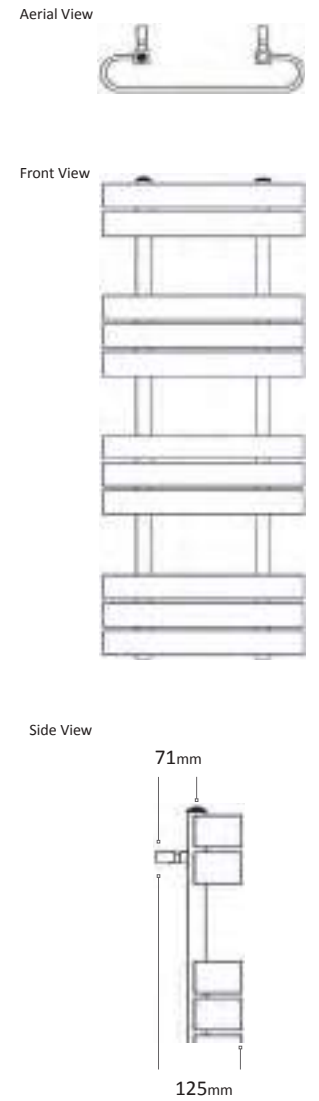

15 Year Warranty
Radiators