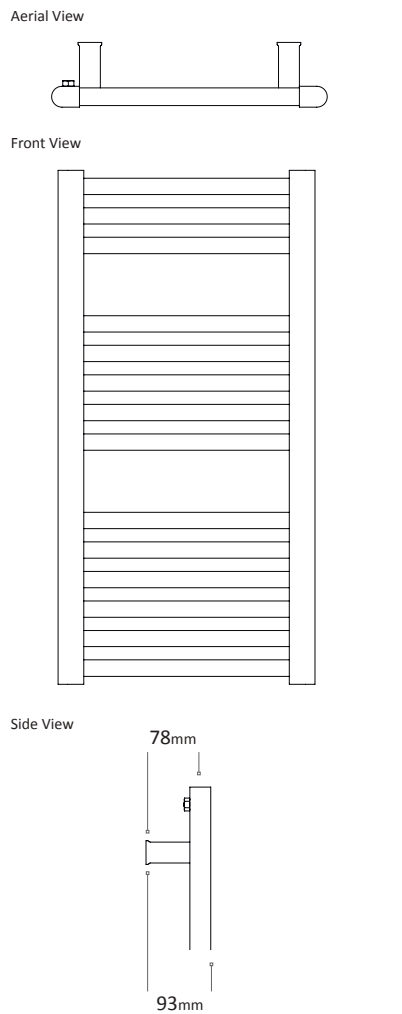

Matching Coloured Valves (Pairs)

MDL15AN	Angled 1/2" x 15mm	£67.99
MDL15ST	Straight 1/2" x 15mm	£67.99

Please ensure your selected colour number and name is included on your order. E.g. for an 800 x 500mm Straight Matt Black Vertical Towel Rail quote the code ELFL08050MB. Order your matching valves the same way by adding the colour after the code.