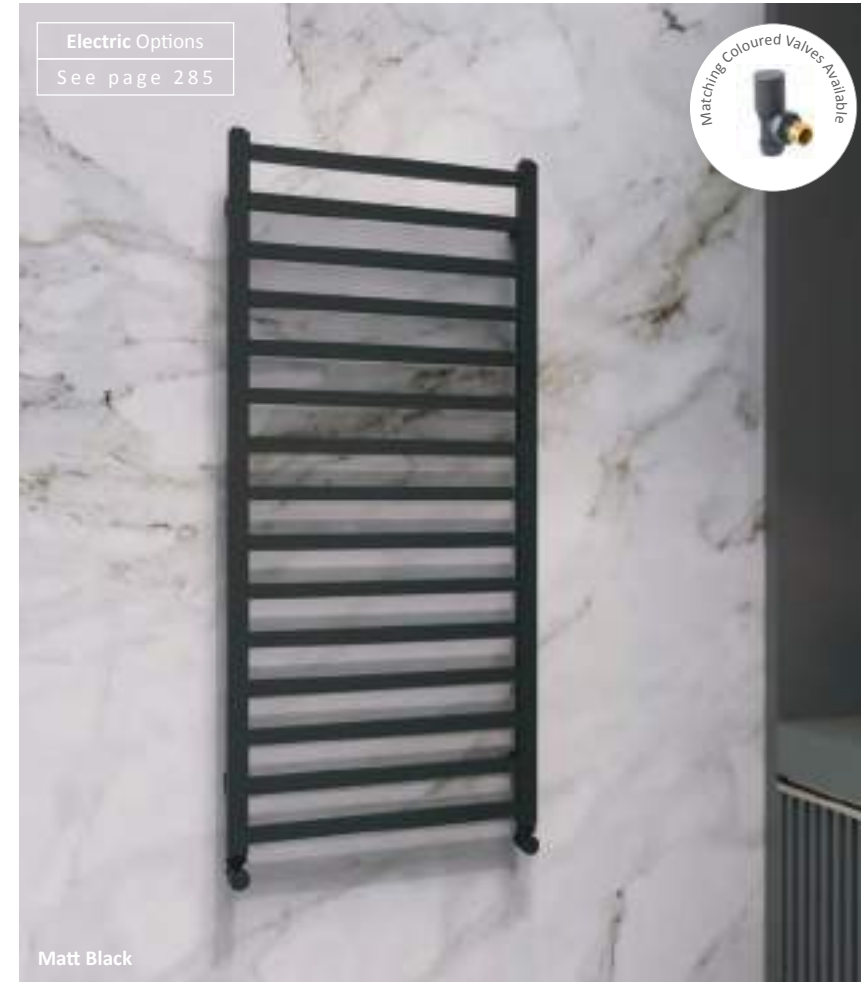

Straight Vertical

	Height mm	Width mm	Elements	Watts	BTU's	
Chrome						
MDLSHAN001C	1000	500	12	257	877	£466.99
MDLSHAN002C	1165	500	15	314	1071	£507.99
MDLSHAN003C	1165	600	15	365	1245	£559.99
MDLSHAN004C	1700	500	20	434	1481	£682.99
MDLSHAN005C	1700	600	20	520	1774	£755.99
White						
MDLSHAN001W	1000	500	12	409	1396	£310.99
MDLSHAN002W	1165	500	15	420	1433	£342.99
MDLSHAN003W	1165	600	15	437	1491	£373.99
MDLSHAN004W	1700	500	20	501	1709	£435.99
MDLSHAN005W	1700	600	20	601	2051	£445.99
Colour						
MDLSHAN001	1000	500	12	409	1396	£519.99
MDLSHAN002	1165	500	15	420	1433	£542.99
MDLSHAN003	1165	600	15	437	1491	£563.99
MDLSHAN004	1700	500	20	501	1709	£692.99
MDLSHAN005	1700	600	20	601	2051	£722.99

Please ensure your selected colour number and name is included on your order. E.g. for an 1000 x 500mm Towel Rail Matt Black quote the code MDLSHAN001MB. Order your matching valves the same way by adding the colour after the code.