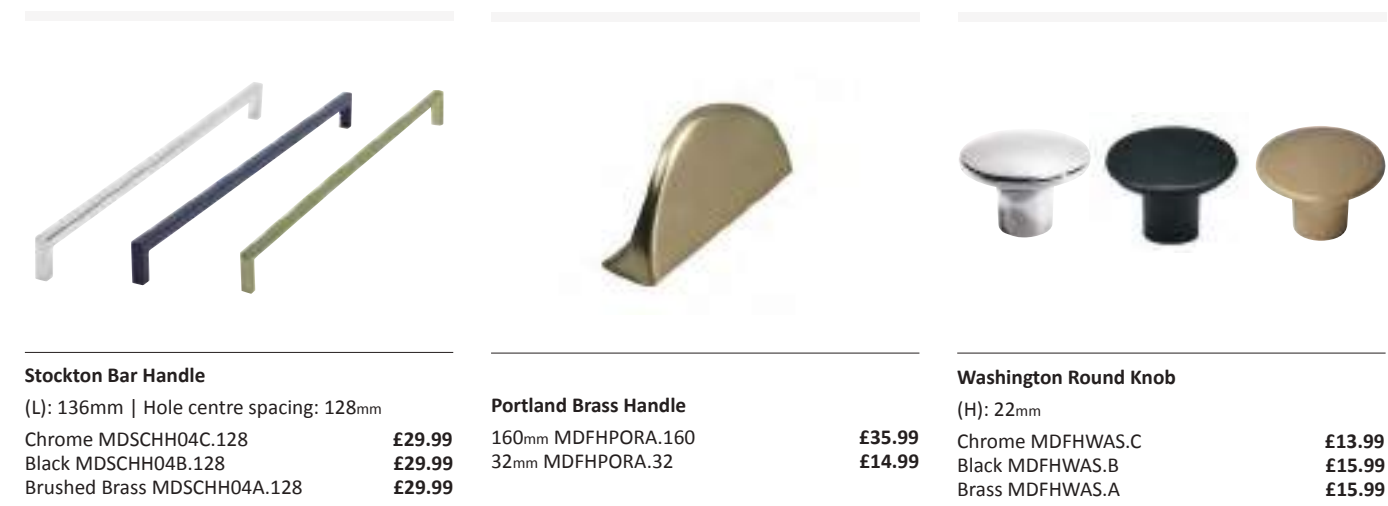

Select your door style, Flush, Shaker or Formed and your finish colour.

Standard Depth Units – 353mm | Slim Depth Units – 218mm

02 | Handle Options

Select from a choice of seven handle styles.

Fitted Furniture