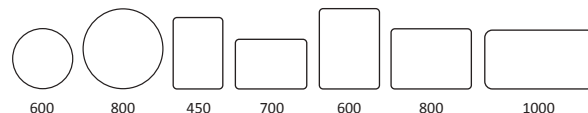

600 800 450 700 600 800 1000