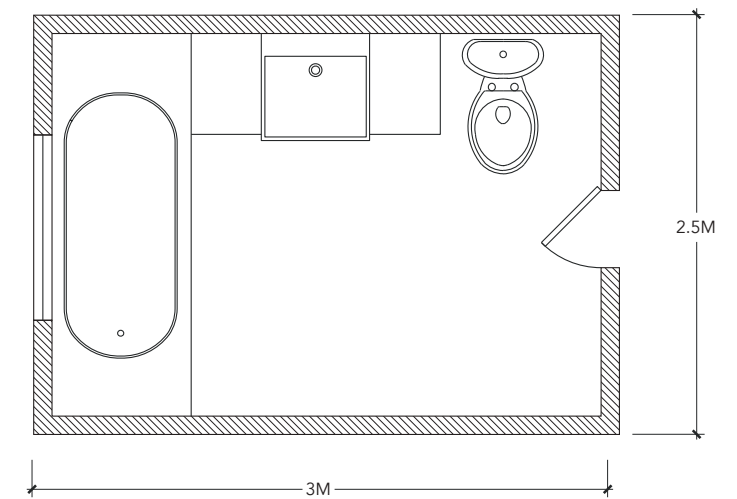

Family Bathroom

Sharing a family bathroom requires a carefully planned space. Keep in mind the number of people who will be using the room. Choosing the right furniture and storage is vital to contain the clutter and ensure a stylish space.