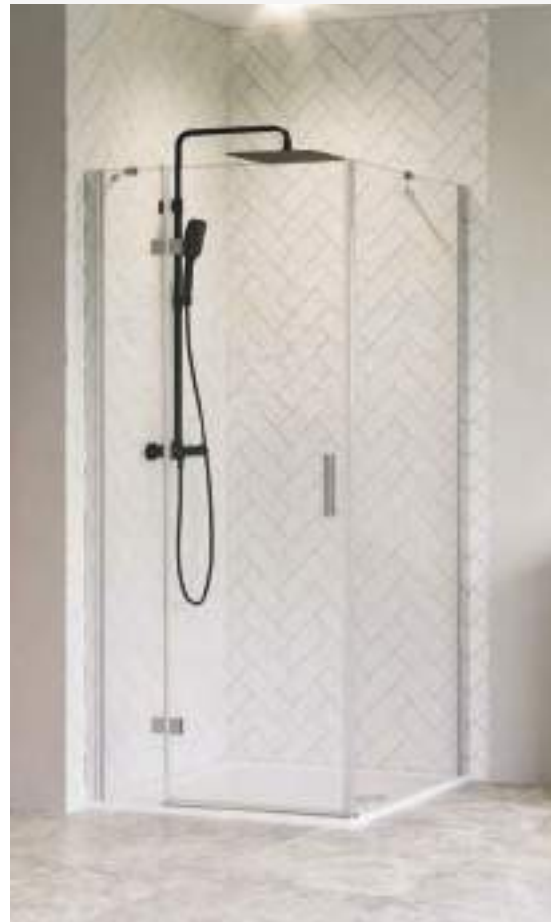

Image Shows: 900 x 900 Corner Fitting Left Hand

Image Shows: 900 x 800 Corner Fitting