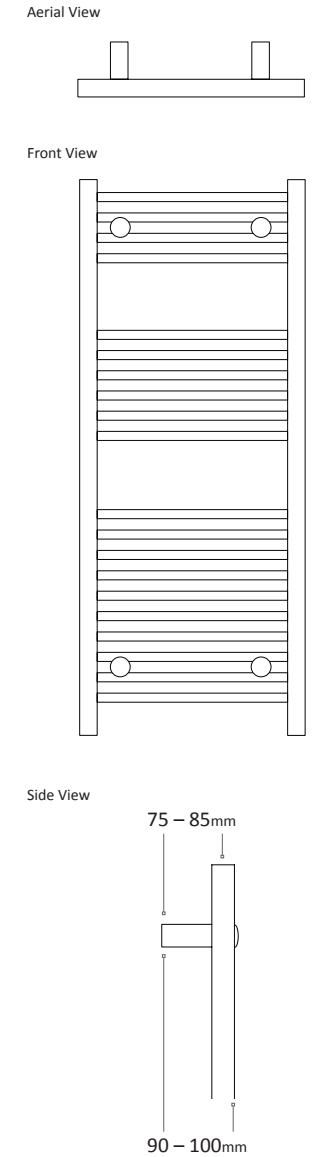

2 Year Warranty
Electric Towel Rails