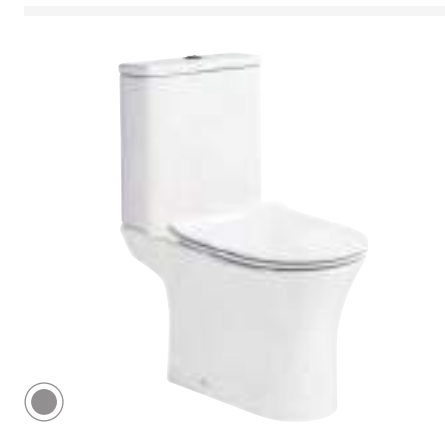

Rimless Standard Closed Coupled Pan and Cistern
375(w) x 855(h) x 645(d) mm
MDLB050 **£537.98**
Close Coupled Cistern - MDLB040 **£171.99**
Pan with Fixings - MDLB039 **£365.99**