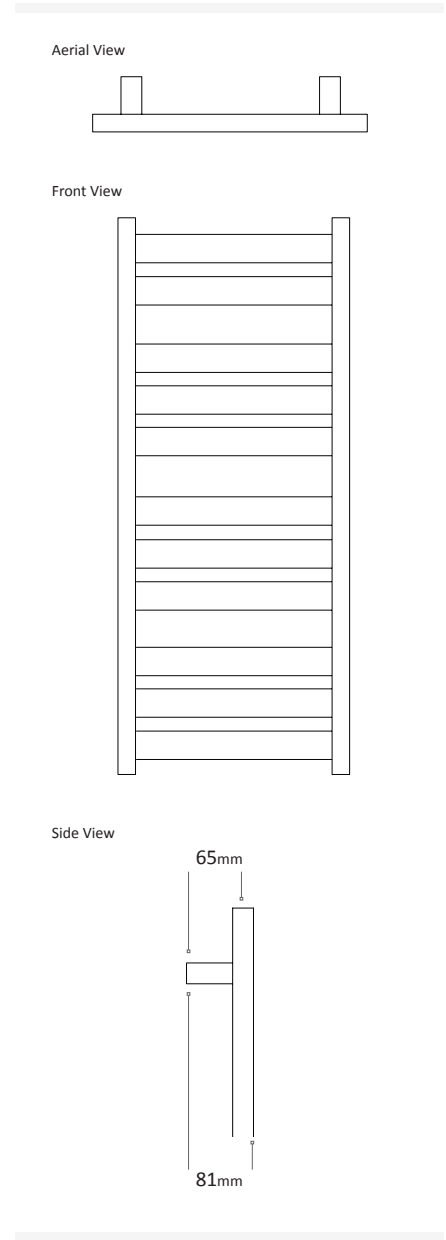

5 Year Warranty
Towel Rails