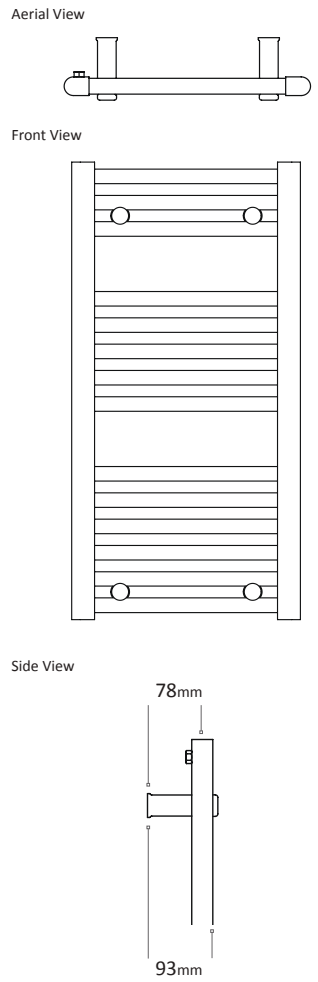

Amur

15 Year Warranty
Radiators