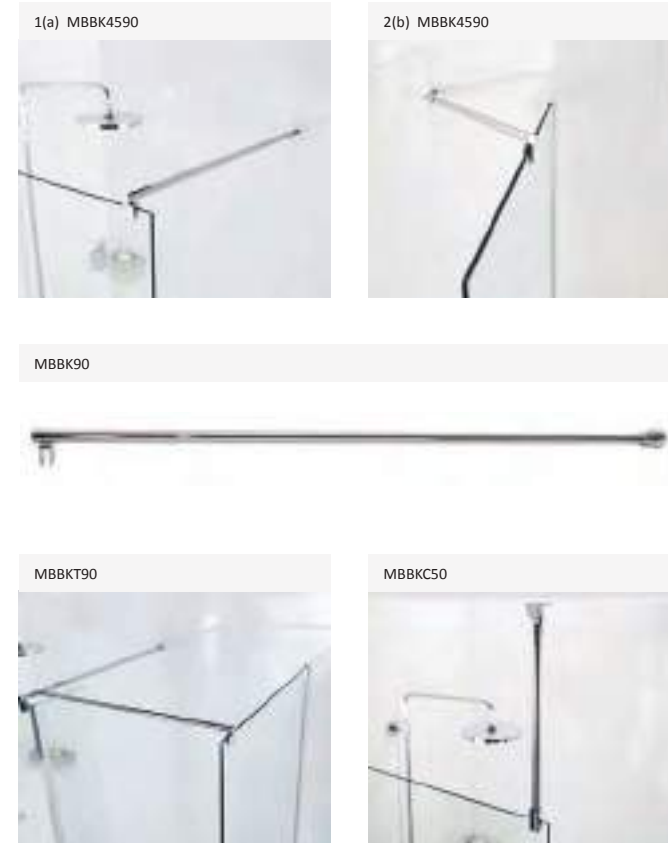

Round Brace Bars