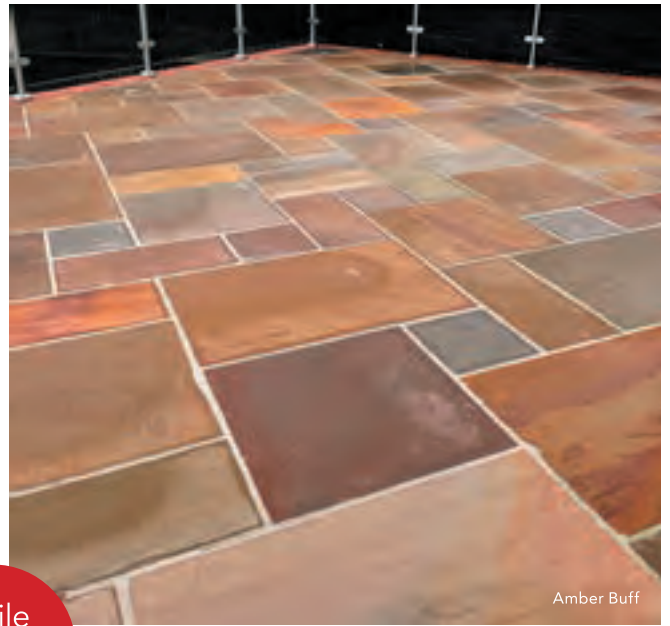

Country Green
00096539

Mint
00096465

£26.00
per m²
£31.20 inc. VAT

4 size project pack

- 9 of 300 x 300mm
- 13 of 600 x 300mm
- 13 of 600 x 600mm
- 13 of 900 x 600mm

Sandstone Paving

Bundi Grey

Amber Buff