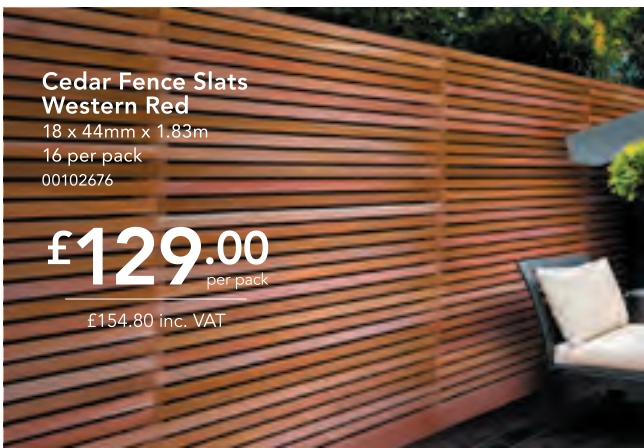

Cedar Fence Slats Western Red
18 x 44mm x 1.83m
16 per pack
00102676

£129.00 per pack
£154.80 inc. VAT