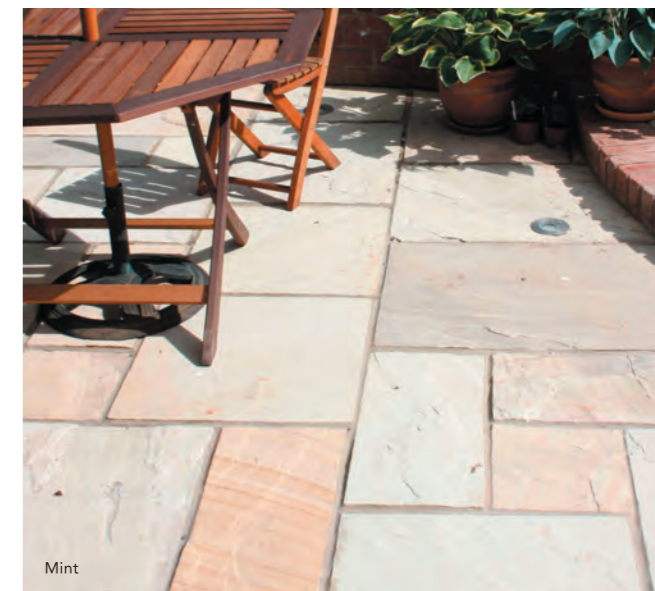

Sandstone Paving

Country Buff

The gently riven texture and unique natural variation in tones creates a beautiful blend of colours and tone

GLOBAL STONE
NATURAL STONE PAVING

Sandstone

22mm thickness | 15.3m² project pack

£24.95
per m²
£29.94 inc. VAT

4 size project pack

- 9 of 300 x 300mm
- 13 of 600 x 300mm
- 13 of 600 x 600mm
- 13 of 900 x 600mm