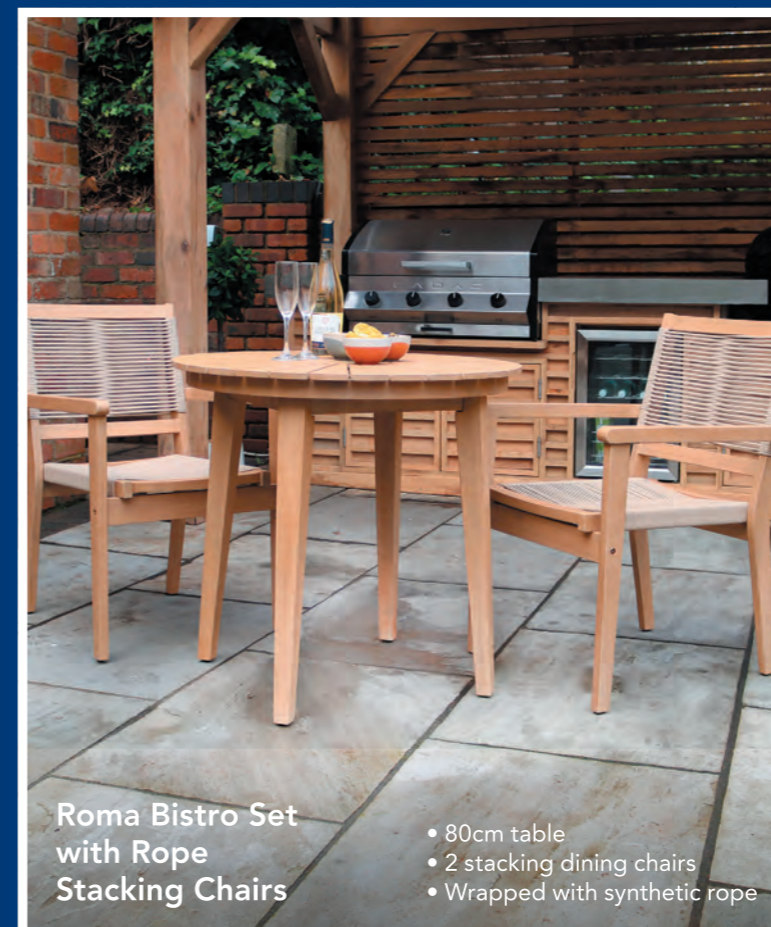

Garden Furniture Offer

GET A FREE BISTRO SET OR HANGING POD CHAIR

...when you spend **£2500 (+ VAT)** on landscaping products featured in this brochure