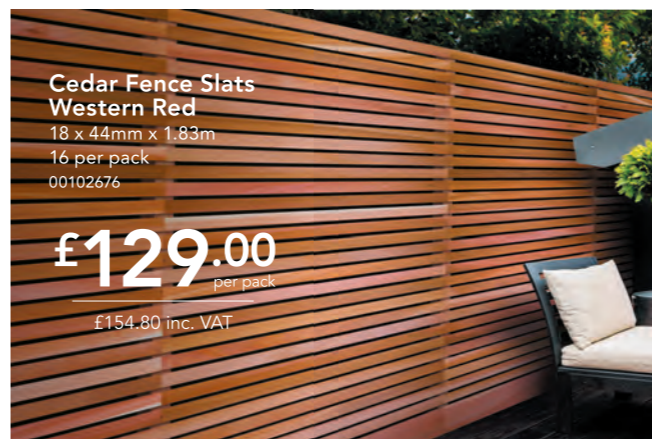

Cedar Fence Slats Western Red
18 x 44mm x 1.83m
16 per pack
00102676

£129.00 per pack
£154.80 inc. VAT