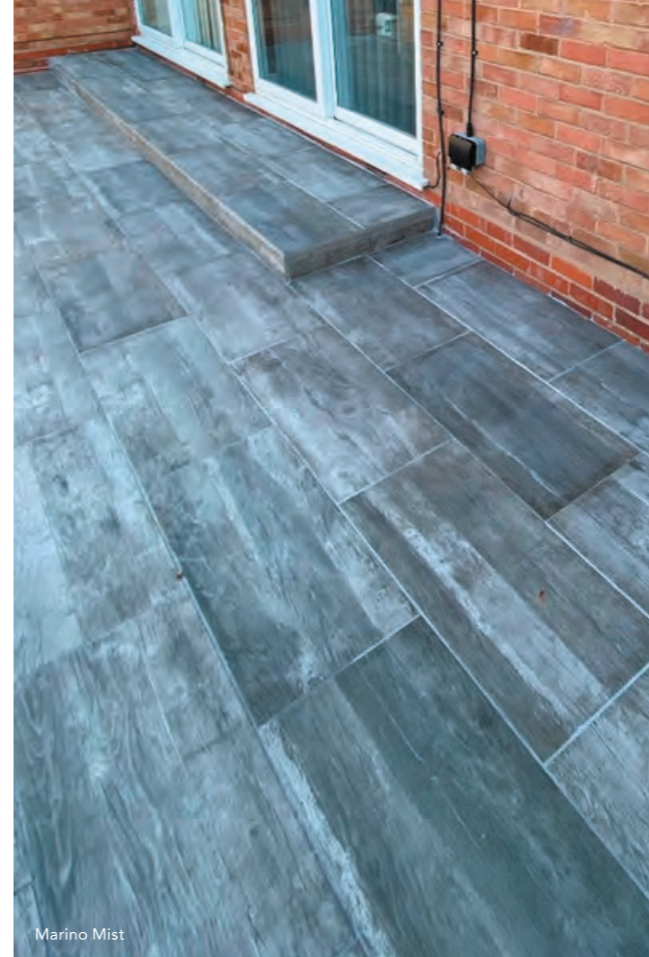

Porcelain Paving

Finest Italian Porcelain

- ✓ **Scratch resistant**
- ✓ **Slip resistant**
- ✓ **Low maintenance**

Milena

EXCLUSIVE RANGE

Milena

900 x 600 x 20mm

£42.95
per m²
£51.54 inc. VAT

1200 x 600 x 20mm

£43.95
per m²
£52.74 inc. VAT