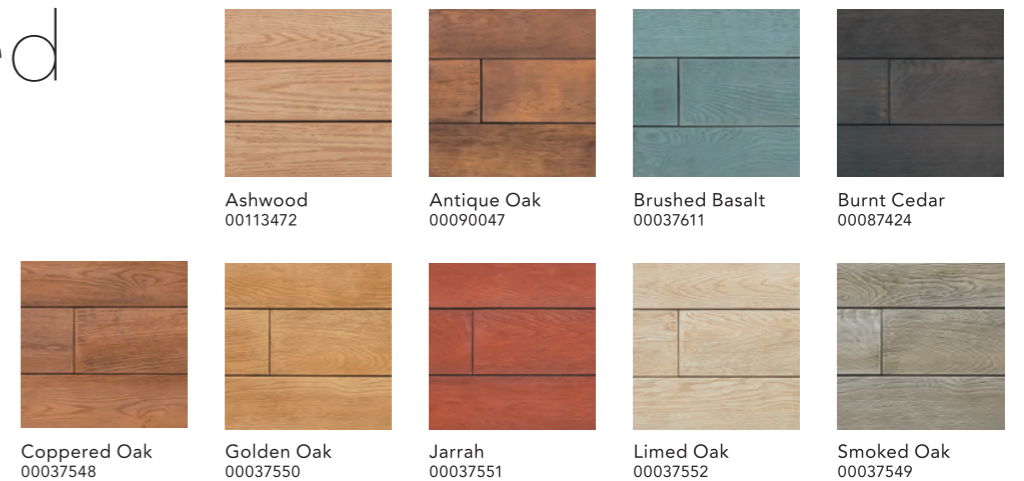

LOVE your GARDEN

GET YOUR PROJECTS SORTED SOONER

Hire the equipment you need from selected EH Smith branches

Enhanced Grain

32 x 176mm x 3.6m

FROM **£21.95**
per lin m

£26.34 inc. VAT

Artificial Grass